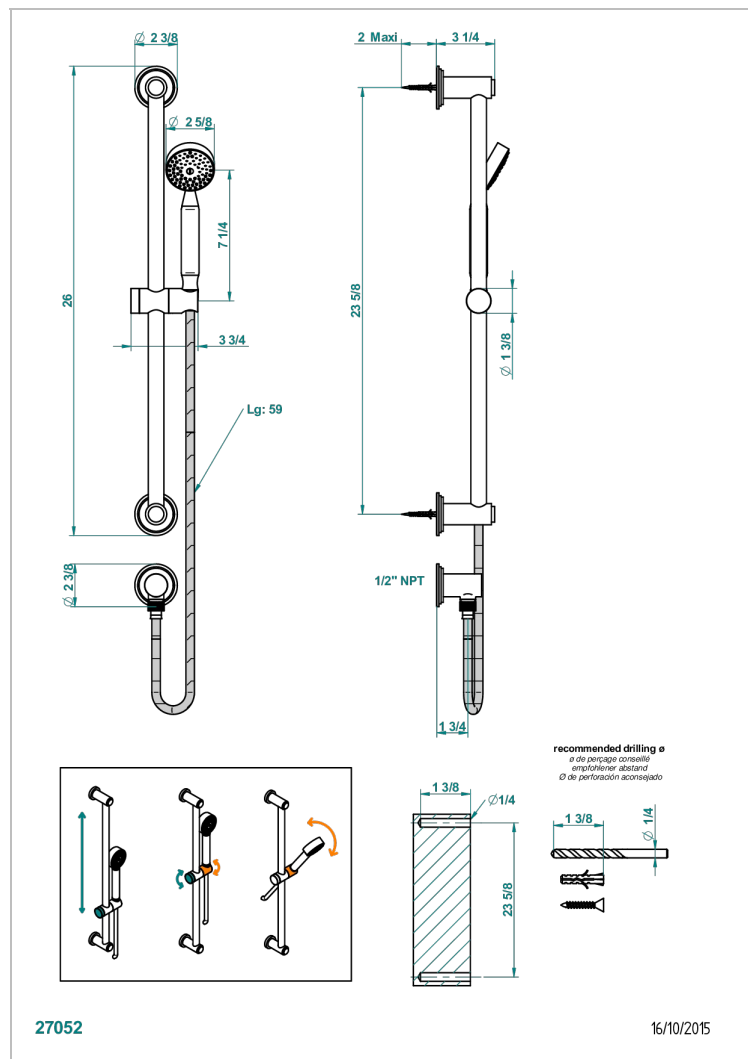

FAUBOURG BLACK PORCELAIN

G2L-58/US

Slide bar with handsower and elbow

CHARACTERISTIC

- Faubourg black porcelain
- Slide bar with handsower and elbow

TECHNICAL SPECS

- Recommandé : 3 bars (max. 5 bars) - Advised : 43,5 psi (max. 72 psi)
- 9,5 l/min à 3 bars (2.5 gpm at 43.5 psi)

AVAILABLE FINITIONS

Blush PVD - H62
Brass color PVD - H49
Brown bronze color PVD - F33
Chrome polished - A02
Chrome polished / gold polished - G02
Gold color PVD - H52

Gold mat - F07
Gold polished - F01
Graphite PVD - H64
Matt Umber PVD - H67
Matt blush PVD - H60
Matt brass color PVD - H50

Matt brown bronze color PVD - F34
Matt chrome (American satin) - C02
Matt gold color PVD - H53
Matt graphite PVD - H65
Matt nickel (American satin) - C01
Matt nickel color PVD - H56

Nickel antique / Sovereign - H28
Nickel color PVD - H55
Nickel polished - B01
Soft gold - F30
Soft matt gold - F31
Umber PVD - H66