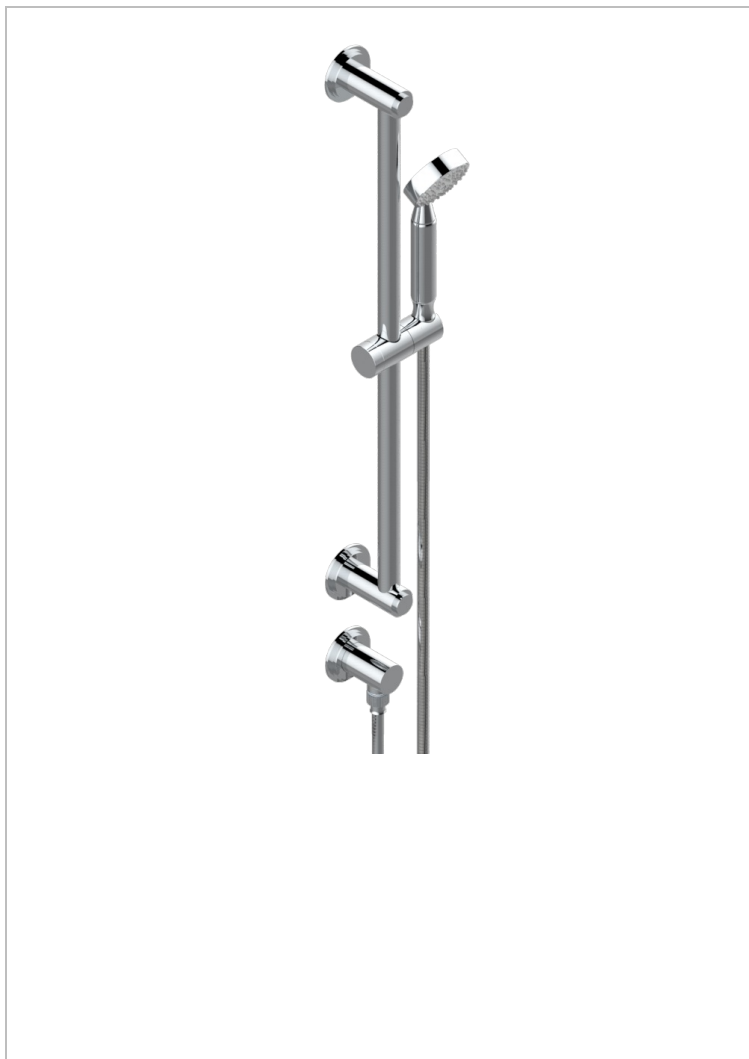

FAUBOURG BLACK PORCELAIN

G2L-58/US

Slide bar with handsower and elbow

CHARACTERISTIC

- Faubourg black porcelain
- Slide bar with handsower and elbow

TECHNICAL SPECS

- Recommandé : 3 bars (max. 5 bars) - Advised : 43,5 psi (max. 72 psi)
- 9,5 l/min à 3 bars (2.5 gpm at 43.5 psi)

AVAILABLE FINITIONS

Blush PVD - H62
Brass color PVD - H49
Brown bronze color PVD - F33
Chrome polished - A02
Chrome polished / gold polished - G02
Gold color PVD - H52

Gold mat - F07
Gold polished - F01
Graphite PVD - H64
Matt Umber PVD - H67
Matt blush PVD - H60
Matt brass color PVD - H50

Matt brown bronze color PVD - F34
Matt chrome (American satin) - C02
Matt gold color PVD - H53
Matt graphite PVD - H65
Matt nickel (American satin) - C01
Matt nickel color PVD - H56

Nickel antique / Sovereign - H28
Nickel color PVD - H55
Nickel polished - B01
Soft gold - F30
Soft matt gold - F31
Umber PVD - H66