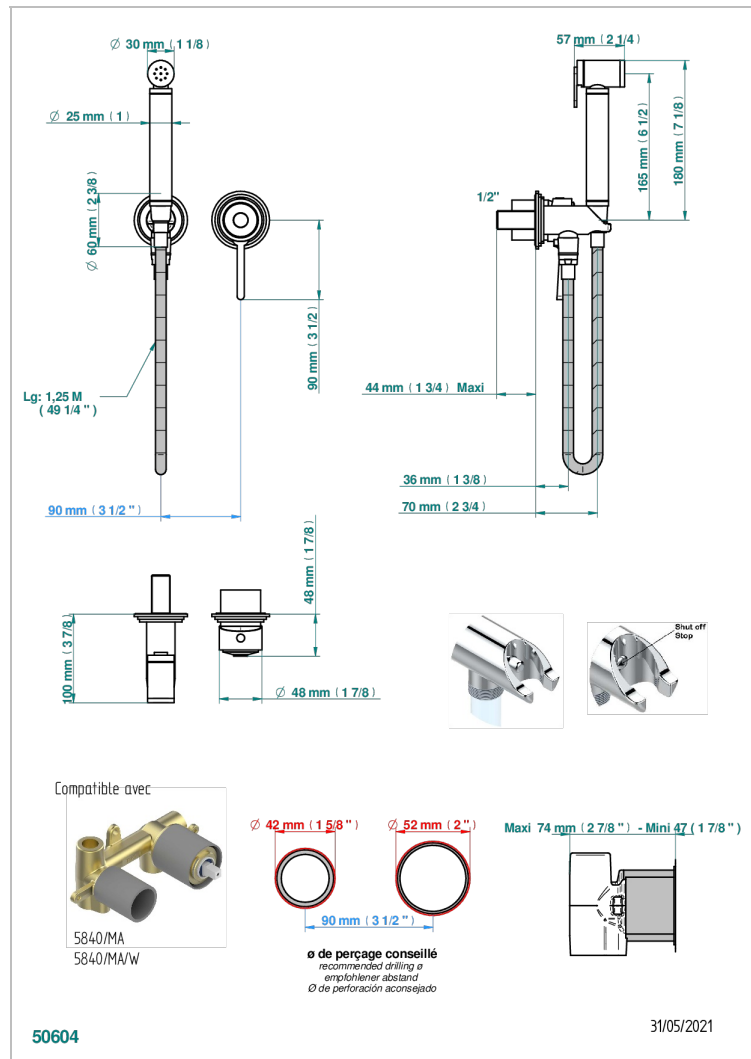

FAUBOURG BLACK PORCELAIN

G2L-5840/MBG

Trim only for WC douche including: trigger spray, wall mounted single lever mixer, reinforced hose (49 1/4"), wall outlet with integrated elbow with safety stopper

CHARACTERISTIC

- ACS : 19ACCLY412

STANDARDS

TECHNICAL SPECS

- Recommandé : 3 bars (max. 5 bars) - Advised : 43,5 psi (max. 72 psi)
- 9,5 l/min à 3 bars (2.5 gpm at 43.5 psi)

RELATED SKU'S

- Ref. G00-5840/MAUS Rough parts for concealed wall-mounted mixer with 1/2" outlet