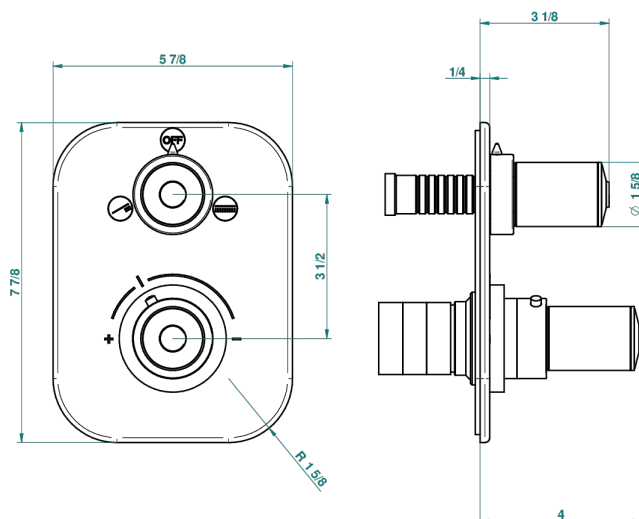

FAUBOURG BLACK PORCELAIN

G2L-5500BE

THG[®]
PARIS

Trim for THG thermostat with 2-way diverter, rough part supplied with fixing box ref. 5 500AE/US

3 pastilles inclus / 3 pads included

Compatible with

5500AE
5500AE/US
5500AE/W

Boîte / Box Joint Plaque / Seal Plate Tube

60525

15/12/2017

CHARACTERISTIC

- Built-in thermostatic cover for 5500AE - 5500AE/US - 5500AE/W with 2 no.1/2" outputs and 1 stop function
- Requires concealed thermostat Ref 5500AE - 5500AE/US - 5500AE/W
- For Shower 2 functions - non simultaneous -
- Temperature control knob with security stop at 38°C
- Solid brass plate and knob
- ASME : ASME A112.18.1-2011/CSA B125.1-11
- DVGW : DW-6512CQ0608

STANDARDS

RELATED SKU'S

- Ref. G00-5500AE/US 3/4" THG thermostat with 2-way diverter with wax cartridge with stop valve and 2 outlets delivered with a built-in box, no trim
- Ref. G00-5100G Reinforced stop ring for THG thermostatic with fixing set