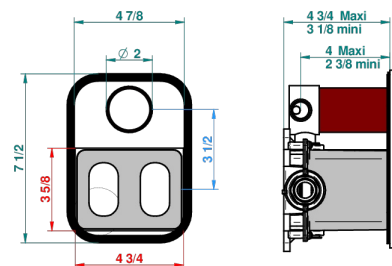

Boîte / Box Joint Plaque / Seal Plate Tube

60525

15/12/2017

CHARACTERISTIC

- Built-in thermostatic cover for 5500AE - 5500AE/US - 5500AE/W with 2 no.1/2" outputs and 1 stop function
- Requires concealed thermostat Ref 5500AE - 5500AE/US - 5500AE/W
- For Shower 2 functions - non simultaneous -
- Temperature control knob with security stop at 38°C
- Solid brass plate and knob
- ASME : ASME A112.18.1-2011/CSA B125.1-11
- DVGW : DW-6512CQ0608

STANDARDS

RELATED SKU'S

- Ref. G00-5500AE/US 3/4" THG thermostat with 2-way diverter with wax cartridge with stop valve and 2 outlets delivered with a built-in box, no trim
- Ref. G00-5100G Reinforced stop ring for THG thermostatic with fixing set