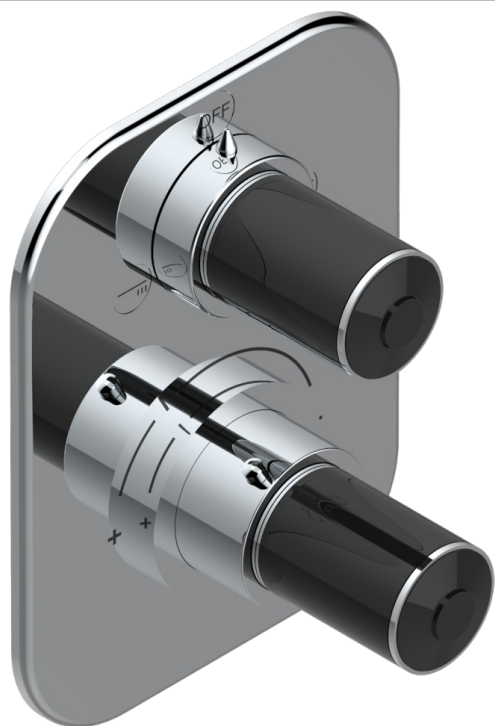

FAUBOURG BLACK PORCELAIN

G2L-5500BE

THG[®]
PARIS

Trim for THG thermostat with 2-way diverter, rough part supplied with fixing box ref. 5 500AE/US

3 pastilles inclus / 3 pads included

Compatible with

5500AE
5500AE/US
5500AE/W

Boîte / Box Joint Plaque / Seal Plate Tube

60525

15/12/2017

CHARACTERISTIC

- Built-in thermostatic cover for 5500AE - 5500AE/US - 5500AE/W with 2 no.1/2" outputs and 1 stop function
- Requires concealed thermostat Ref 5500AE - 5500AE/US - 5500AE/W
- For Shower 2 functions - non simultaneous -
- Temperature control knob with security stop at 38°C
- Solid brass plate and knob
- ASME : ASME A112.18.1-2011/CSA B125.1-11
- DVGW : DW-6512CQ0608

STANDARDS

RELATED SKU'S

- Ref. G00-5500AE/US 3/4" THG thermostat with 2-way diverter with wax cartridge with stop valve and 2 outlets delivered with a built-in box, no trim
- Ref. G00-5100G Reinforced stop ring for THG thermostatic with fixing set