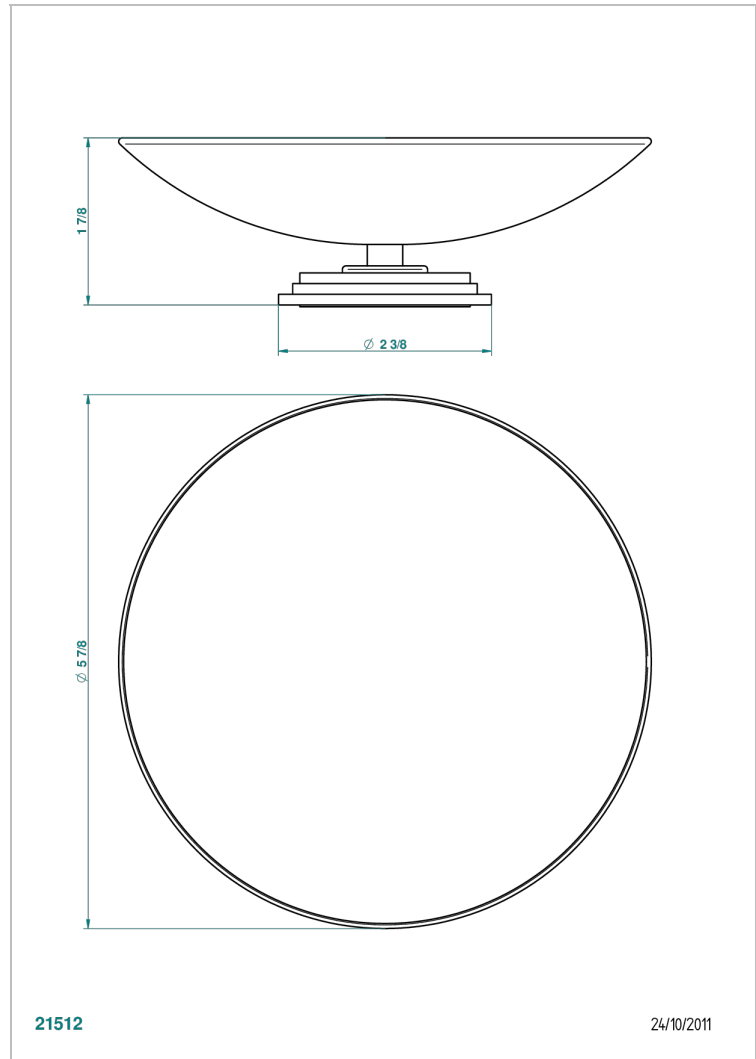

FAUBOURG BLACK PORCELAIN

G2L-544GM

Soap dish, freestanding , 6" diameter

THG[®]
PARIS

CHARACTERISTIC

- Faubourg black porcelain
- Soap dish, freestanding , 6" diameter

AVAILABLE FINITIONS

Blush PVD - H62
Brass color PVD - H49
Brown bronze color PVD - F33
Chrome polished - A02
Chrome polished / gold polished - G02
Gold color PVD - H52

Nickel antique / Sovereign - H28
Nickel color PVD - H55
Nickel polished - B01
Soft gold - F30
Soft matt gold - F31
Umber PVD - H66