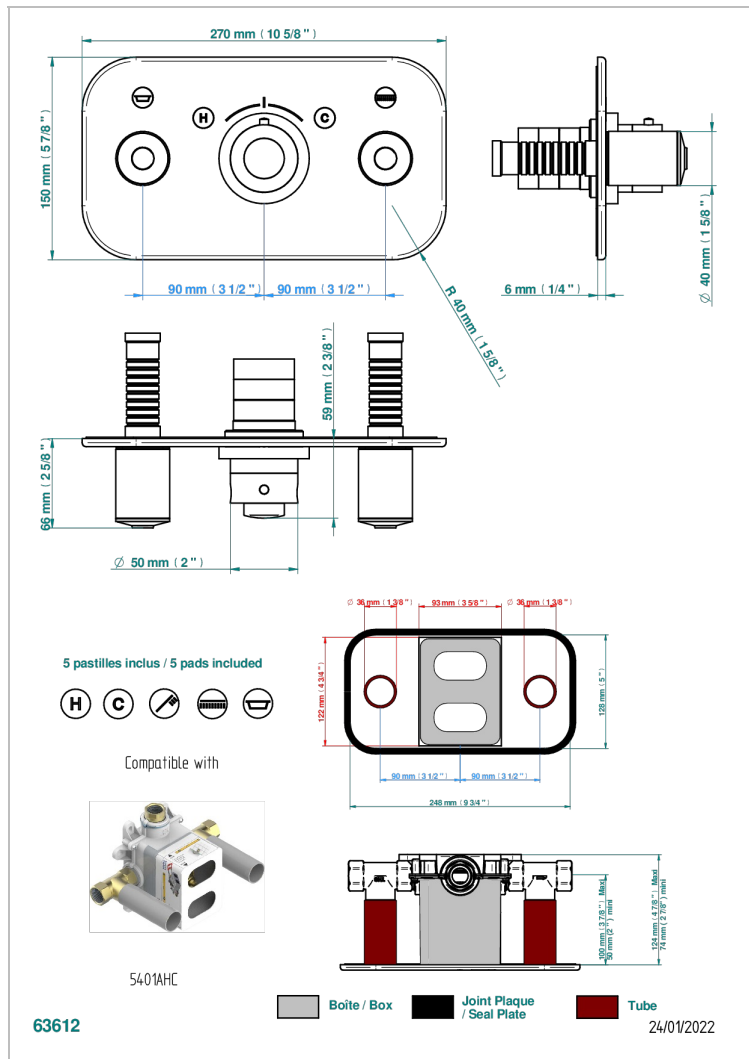

# FAUBOURG BLACK PORCELAIN

G2L-5401BEH

Trim for thermostatic mixer with 2 valves item to be installed horizontal . to adapt on 5 401AHC or 5 401AHM

## CHARACTERISTIC

- Faubourg black porcelain
- Trim for thermostatic mixer with 2 valves item to be installed horizontal . to adapt on 5 401AHC or 5 401AHM

## RELATED SKU'S

- Ref. G00-5401AHC 3/4" THG thermostat, 60 l/mn with two valves with wax cartridge delivered with a built-in box, without trim - to be installed horizontal ( for installation with cross handle)
- Ref. G00-5401AHM 3/4" THG thermostat, 60 l/mn with two valves with wax cartridge delivered with a built-in box, without trim - to be installed horizontal ( for installation with lever handle)