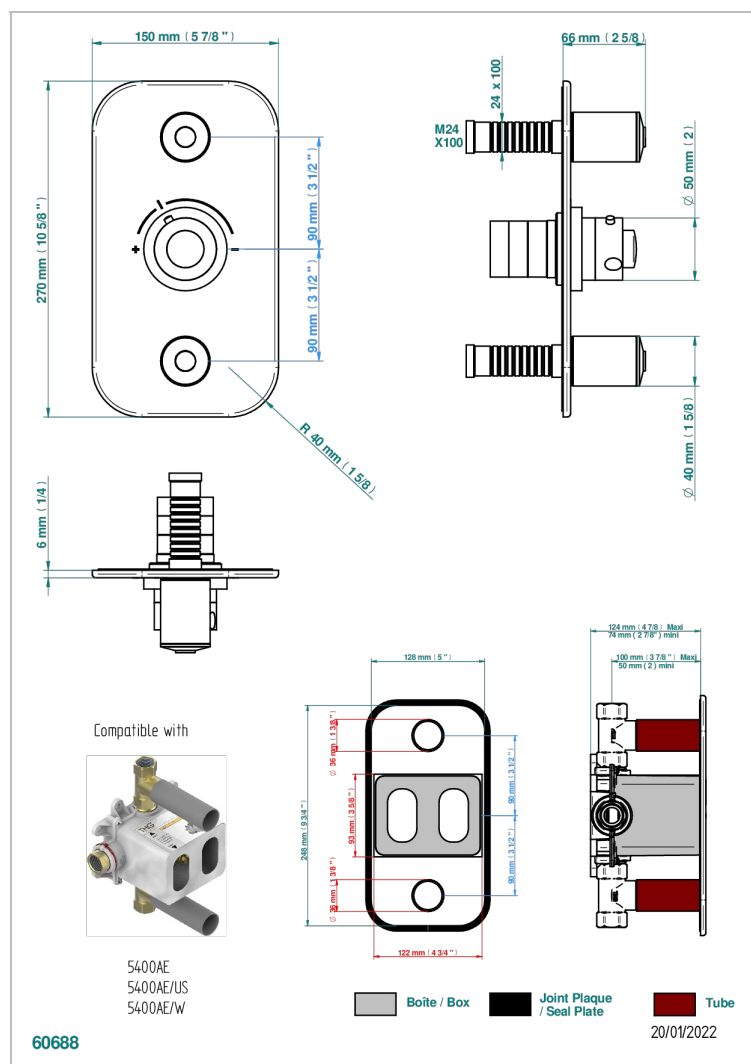

FAUBOURG BLACK PORCELAIN

G2L-5400BE

THG[®]
PARIS

Trim for THG thermostat 2 volume controls, rough part supplied with fixing box ref. 5 400AE/US

CHARACTERISTIC

- Built-in thermostatic cover for 5400AE - 5400AE/W - 5400AE/US with 2 no. 3/4" outputs
- Requires concealed thermostat réf 5400AE - 5400AE/W - 5400AE/US
- For shower 2 simultaneous functions
- Temperature control knob with security stop at 38°C
- Solid brass plate and knob
- ASME : ASME A112.18.1-2011/CSA B125.1-11
- DVGW : DW-6512CQ0608

STANDARDS

RELATED SKU'S

- Ref. G00-5400AE/US 3/4" THG thermostat with wax cartridge, with two valves delivered with a built-in box, no trim
- Ref. G00-5100G Reinforced stop ring for THG thermostatic with fixing set