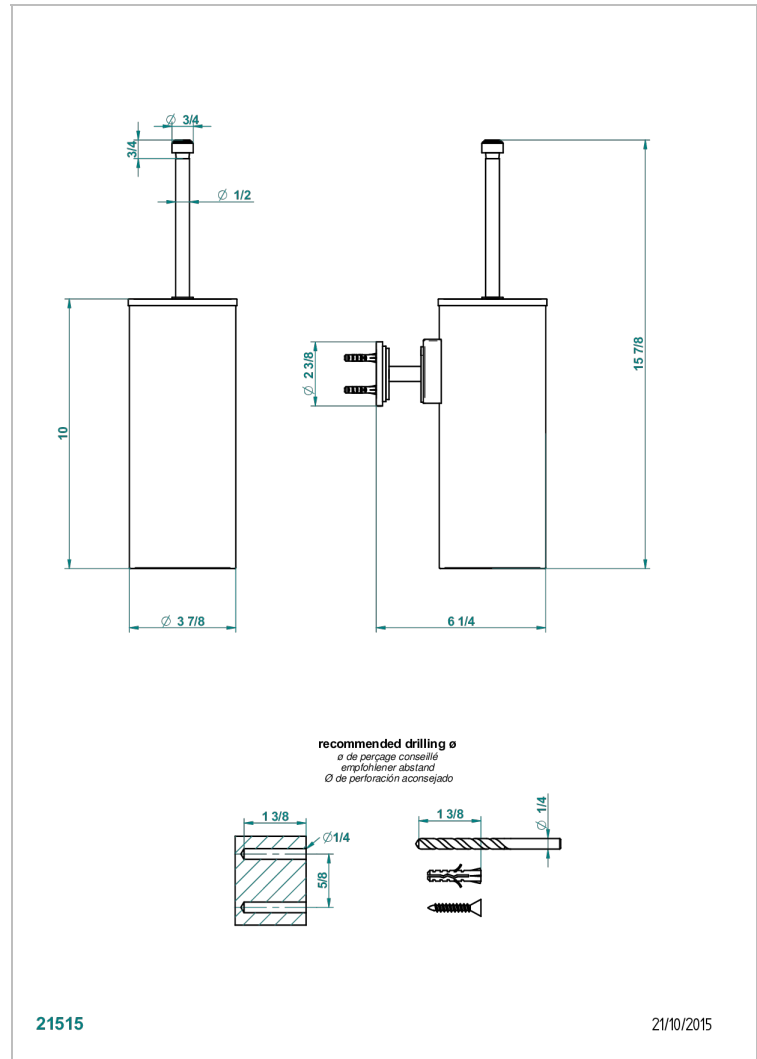

FAUBOURG BLACK PORCELAIN

G2L-4720C

Metal toilet brush holder with brush with cover wall mounted

CHARACTERISTIC

- Faubourg black porcelain
- Metal toilet brush holder with brush with cover wall mounted

AVAILABLE FINITIONS