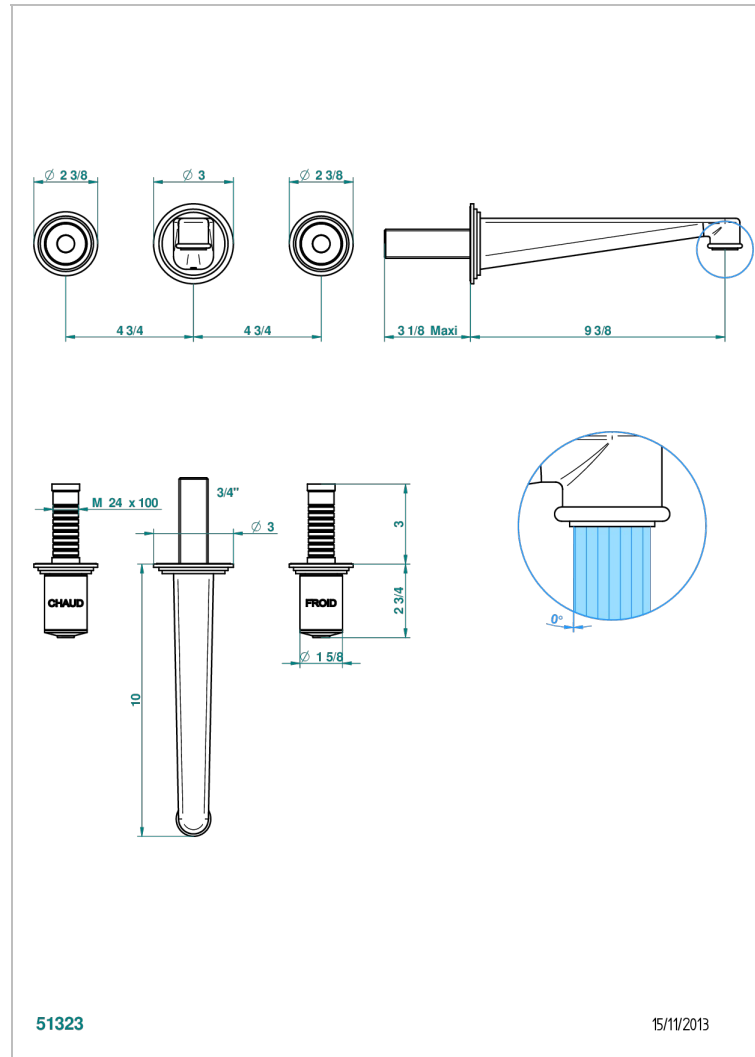

FAUBOURG BLACK PORCELAIN

G2L-41SGB

Trim for wall mounted 3-hole bath set only

51323

15/11/2013

CHARACTERISTIC

- Faubourg black porcelain
- Trim for wall mounted 3-hole bath set only

TECHNICAL SPECS

- Recommandé : 3 bars (max. 5 bars) - Advised : 43,5 psi (max. 72 psi)
- Bec : 35 l/min à 3 bars
- Spout : 9.26 gpm at 43.5 psi

RELATED SKU'S

- Ref. G00-40AM/US Rough parts for wall set (one counter clockwise and one clockwise cartridges)