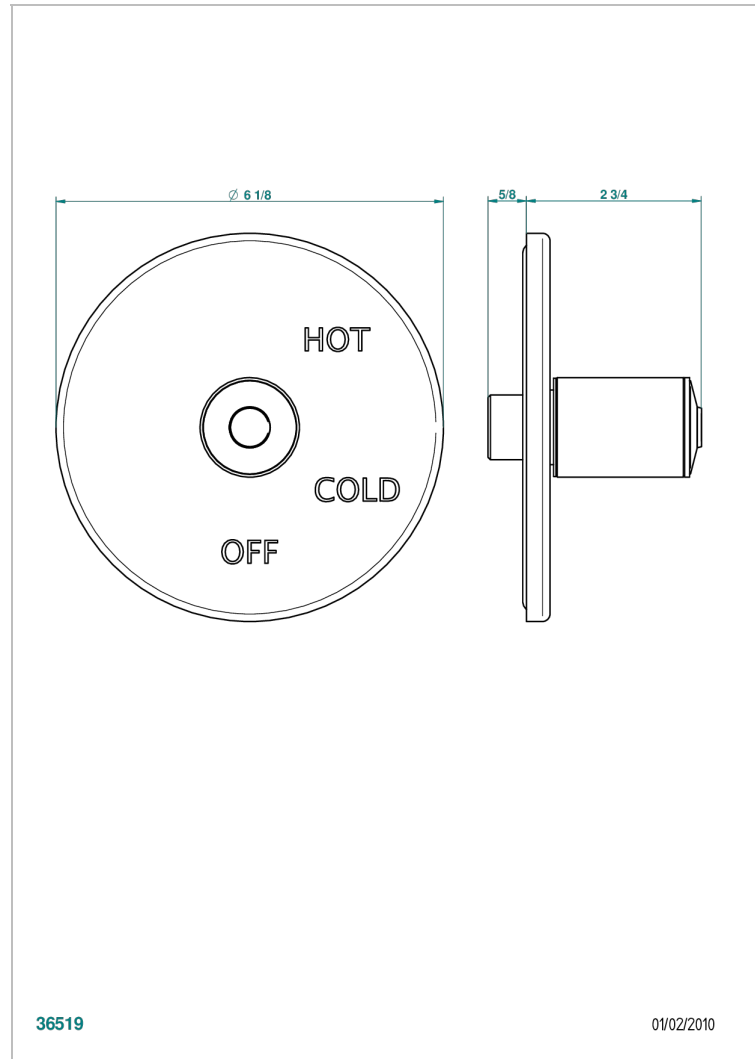

FAUBOURG BLACK PORCELAIN

G2L-320B

Trim for pressure balance valve

THG[®]
PARIS

CHARACTERISTIC

- Faubourg black porcelain
- Trim for pressure balance valve

RELATED SKU'S

- Ref. G00-320A 1/2 " Pressure balance valve