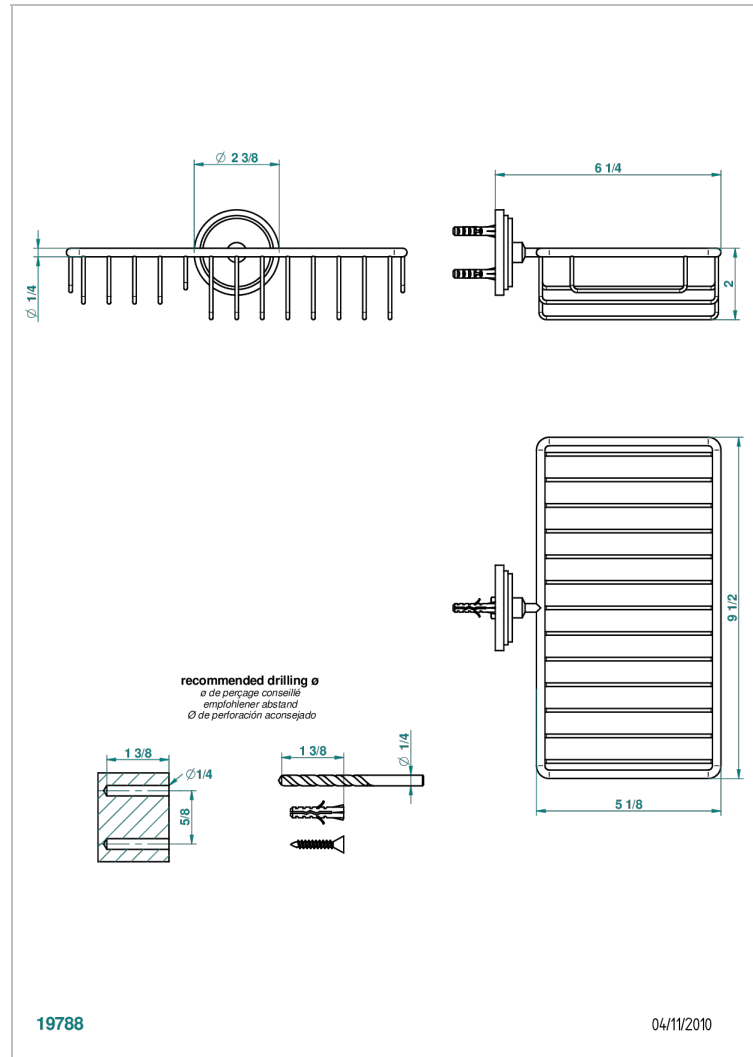

FAUBOURG BLACK PORCELAIN

G2L-2620

Soap and sponge holder, wall mounted

THG[®]
PARIS

CHARACTERISTIC

- Faubourg black porcelain
- Soap and sponge holder, wall mounted

AVAILABLE FINITIONS

Blush PVD - H62
Brass color PVD - H49
Brown bronze color PVD - F33
Chrome polished - A02
Chrome polished / gold polished - G02
Gold color PVD - H52