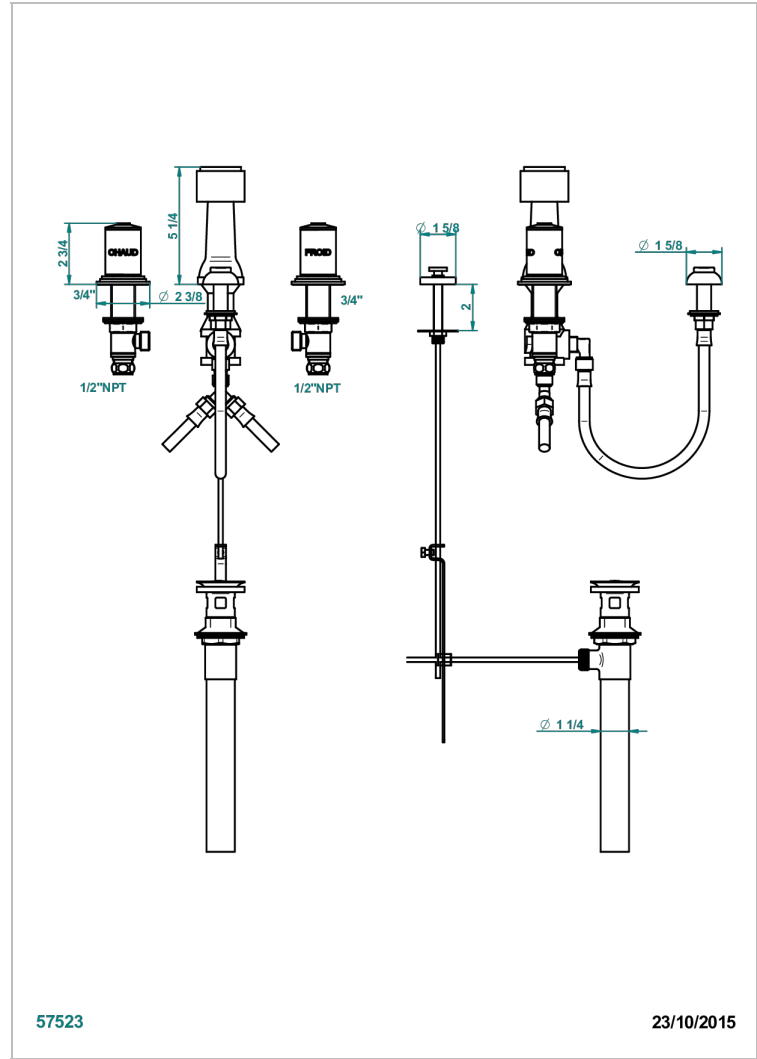

FAUBOURG BLACK PORCELAIN

G2L-207KA

Deck mounted 3-hole bidet with vertical spray, vacuum breaker and drain

THG[®]
PARIS

57523

23/10/2015

CHARACTERISTIC

- ASME : ASME A112.18.1-2011/CSA B125.1-11

STANDARDS

AVAILABLE FINITIONS

Blush PVD - H62
Brass color PVD - H49
Brown bronze color PVD - F33
Chrome polished - A02
Chrome polished / gold polished - G02
Gold color PVD - H52

Gold mat - F07
Gold polished - F01
Graphite PVD - H64
Matt Umber PVD - H67
Matt blush PVD - H60
Matt brass color PVD - H50

Matt brown bronze color PVD - F34
Matt chrome (American satin) - C02
Matt gold color PVD - H53
Matt graphite PVD - H65
Matt nickel (American satin) - C01
Matt nickel color PVD - H56

Nickel antique / Sovereign - H28
Nickel color PVD - H55
Nickel polished - B01
Soft gold - F30
Soft matt gold - F31
Umber PVD - H66