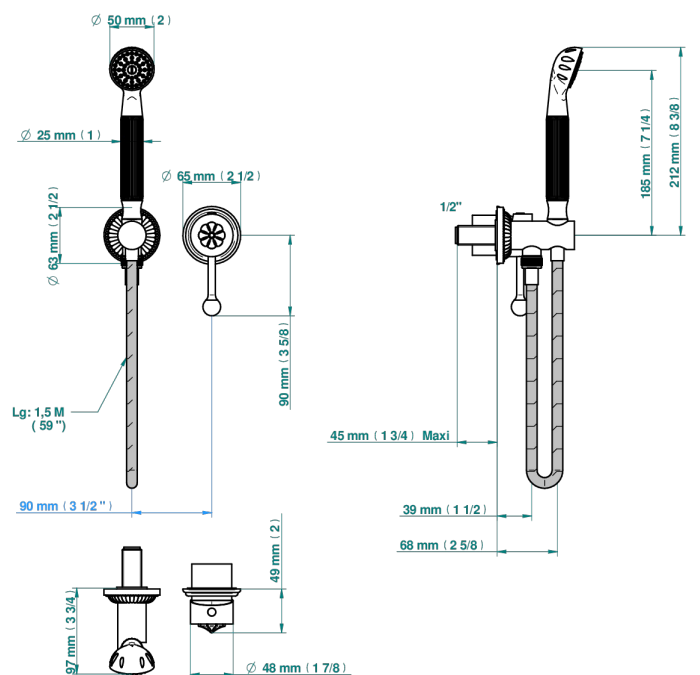

AMOUR DE TRIANON

G24-6561B

Trim only for wall mixer with complete handshower on hook

THG
PARIS

Compatible avec

5840/MA
5840/MA/W

Ø 42 mm (1 5/8")

Ø 52 mm (2")

90 mm (3 1/2")

Maxi 74 mm (2 7/8") - Mini 47 (1 7/8")

51040

12/02/2021

CHARACTERISTIC

- Amour de Trianon
- Trim only for wall mixer with complete handshower on hook

TECHNICAL SPECS

- Recommandé : 3 bars (max. 5 bars) - Advised : 43,5 psi (max. 72 psi)
- 9,5 l/min à 3 bars (2.5 gpm at 43.5 psi)

RELATED SKU'S

- Ref. G00-5840/MA Rough parts for concealed wall-mounted mixer with 1/2" outlet

AVAILABLE FINITIONS

Antique nickel - H28
Lacquered antique silver (coated) - HO3
Lacquered light bronze - D01
Matt chrome - C02
Matt gold - F07
Matt nickel (color finish) - C01

Polished chrome (color finish) - A02
Polished chrome / Polished gold (color finish) - G02
Polished gold (color finish) - F01
Polished nickel - B01
Soft gold - F30
Soft matt gold - F31

Varnished matt antique red copper (color finish) - H07