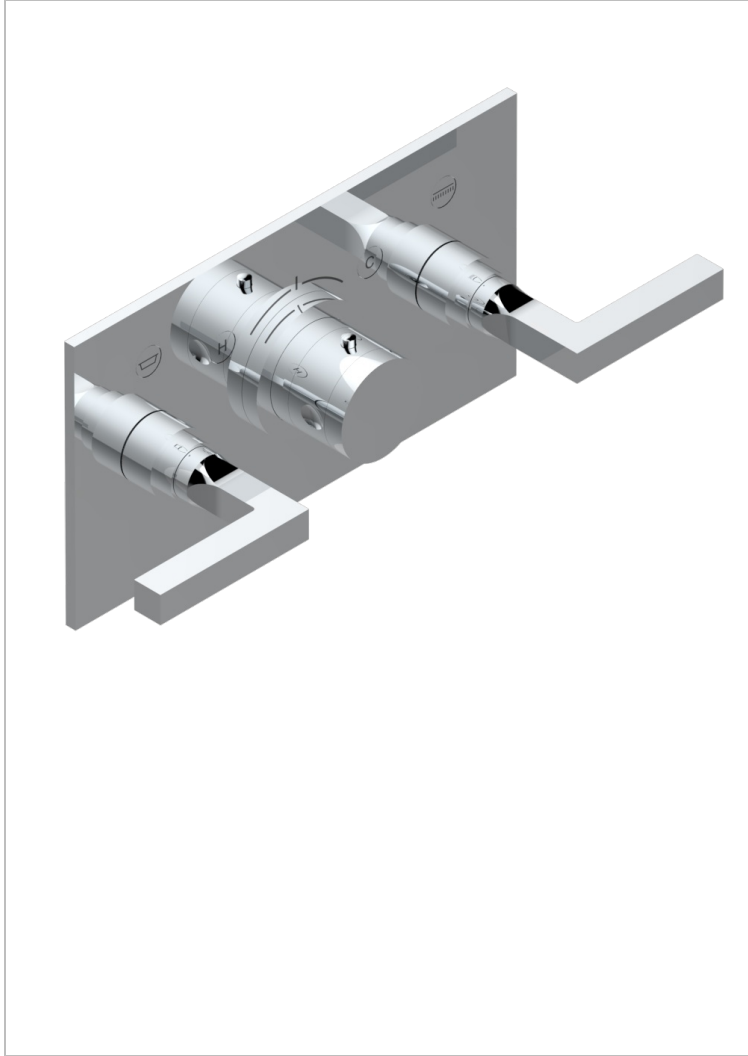

BELUGA WITH LEVER

G1U-5401BEH

THG[®]
PARIS

Trim for thermostatic mixer with 2 valves item to be installed horizontal . to adapt on 5 401AHC or 5 401AHM

CHARACTERISTIC

- Beluga with lever
- Trim for thermostatic mixer with 2 valves item to be installed horizontal . to adapt on 5 401AHC or 5 401AHM

RELATED SKU'S

- Ref. G00-5401AHC 3/4" THG thermostat, 60 l/mn with two valves with wax cartridge delivered with a built-in box, without trim - to be installed horizontal (for installation with cross handle)
- Ref. G00-5401AHM 3/4" THG thermostat, 60 l/mn with two valves with wax cartridge delivered with a built-in box, without trim - to be installed horizontal (for installation with lever handle)