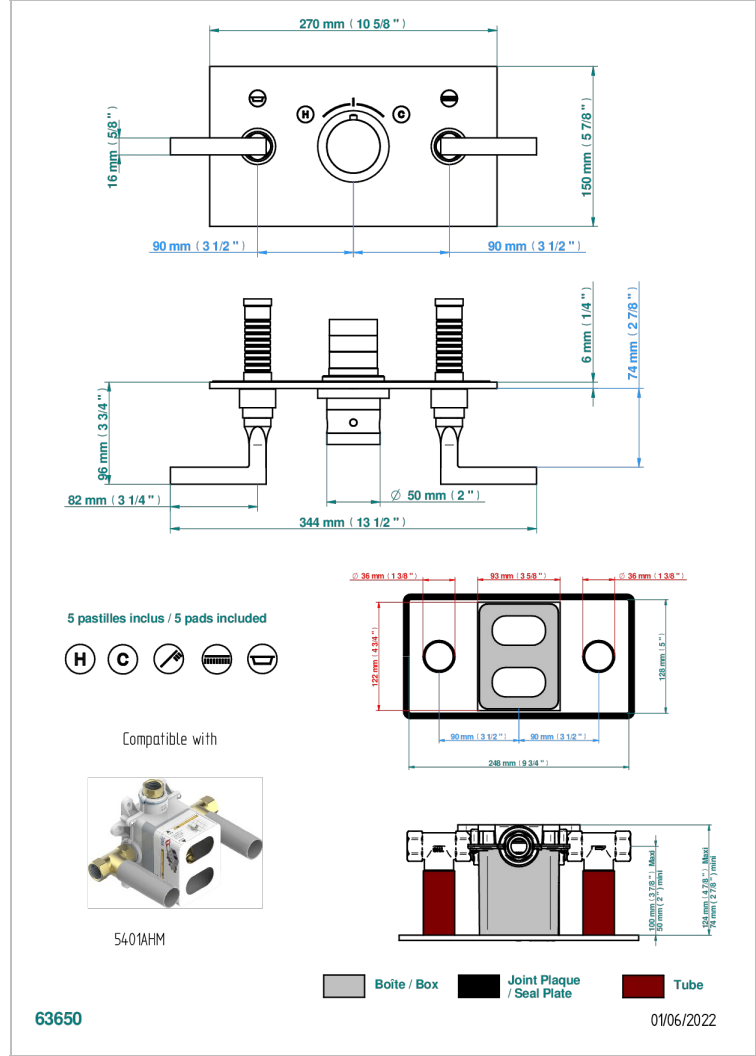

BELUGA WITH LEVER

G1U-5401BEH

THG[®]
PARIS

Trim for thermostatic mixer with 2 valves item to be installed horizontal . to adapt on 5 401AHC or 5 401AHM

CHARACTERISTIC

- Beluga with lever
- Trim for thermostatic mixer with 2 valves item to be installed horizontal . to adapt on 5 401AHC or 5 401AHM

RELATED SKU'S

- Ref. G00-5401AHC 3/4" THG thermostat, 60 l/mn with two valves with wax cartridge delivered with a built-in box, without trim - to be installed horizontal (for installation with cross handle)
- Ref. G00-5401AHM 3/4" THG thermostat, 60 l/mn with two valves with wax cartridge delivered with a built-in box, without trim - to be installed horizontal (for installation with lever handle)