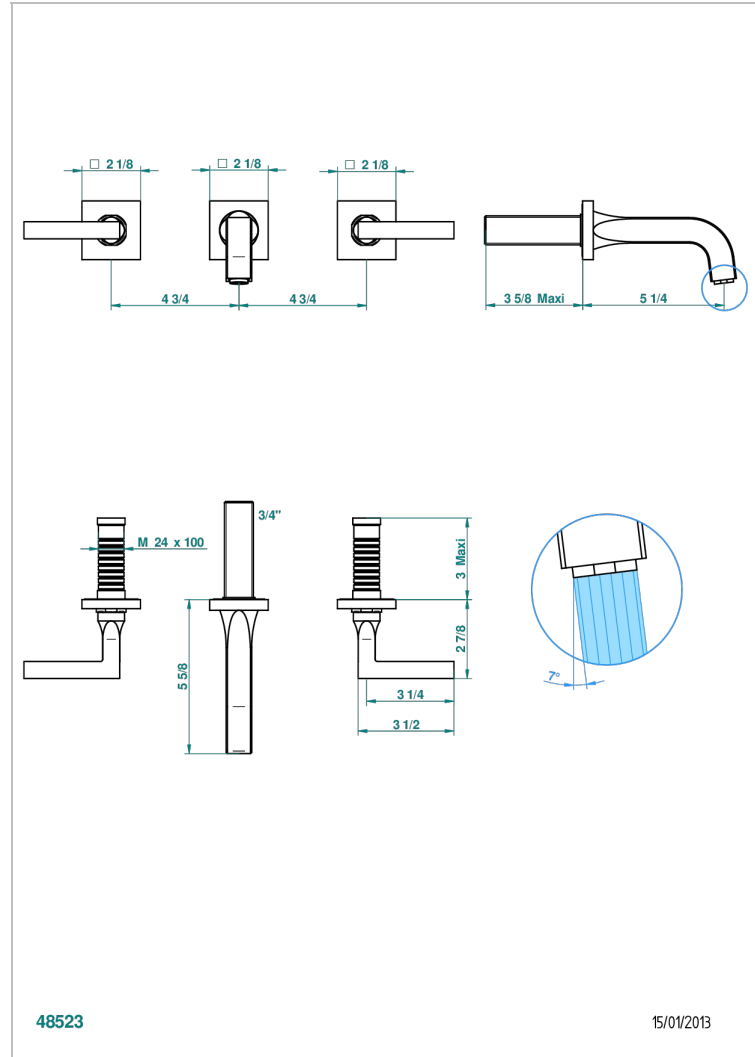

BELUGA WITH LEVER HANDLES

G1U-41GB

Trim for wall mounted 3-hole bath set only

CHARACTERISTIC

- Beluga with lever handles
- Trim for wall mounted 3-hole bath set only

RELATED SKU'S

- Ref. G00-40AM/US Rough parts for wall set (one counter clockwise and one clockwise cartridges)