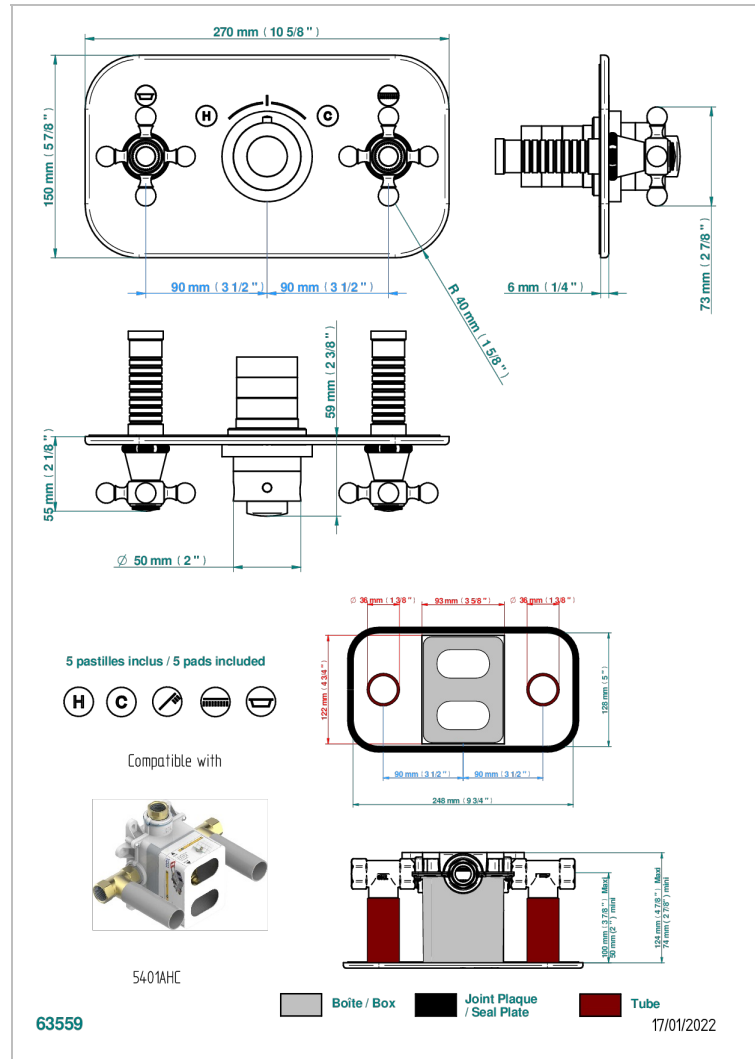

Trim for thermostatic mixer with 2 valves item to be installed horizontal . to adapt on 5 401AHC or 5 401AHM

CHARACTERISTIC

- Pompadour
- Trim for thermostatic mixer with 2 valves item to be installed horizontal . to adapt on 5 401AHC or 5 401AHM

RELATED SKU'S

- Ref. G00-5401AHC 3/4" THG thermostat, 60 l/mn with two valves with wax cartridge delivered with a built-in box, without trim - to be installed horizontal (for installation with cross handle)
- Ref. G00-5401AHM 3/4" THG thermostat, 60 l/mn with two valves with wax cartridge delivered with a built-in box, without trim - to be installed horizontal (for installation with lever handle)