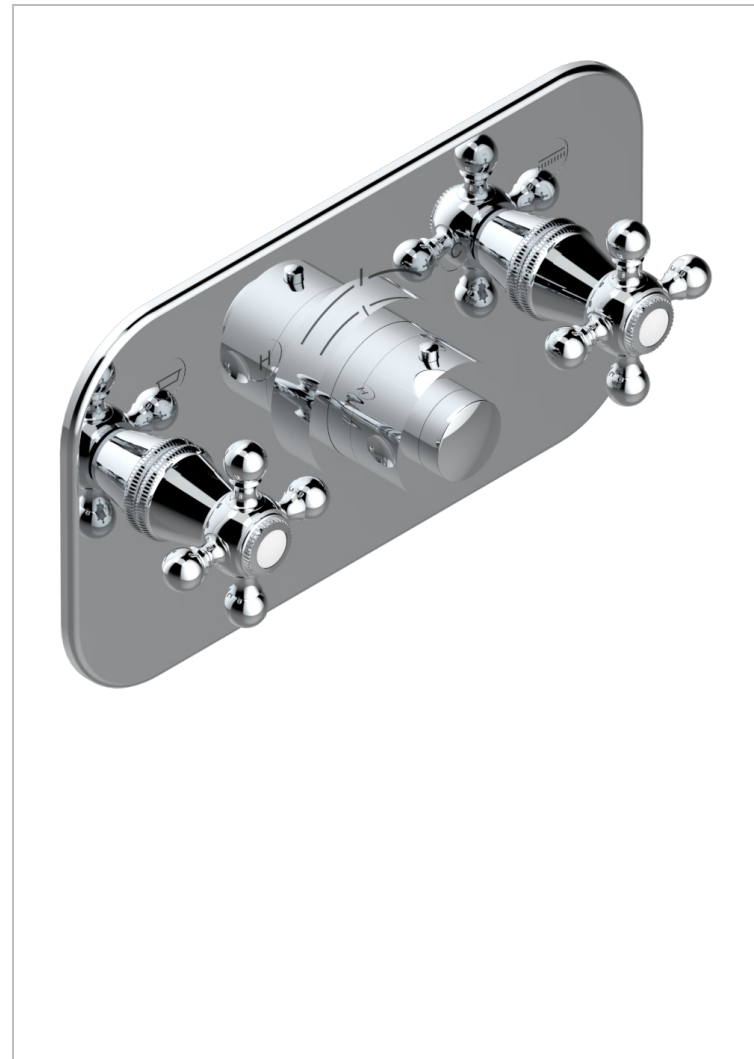

Trim for thermostatic mixer with 2 valves item to be installed horizontal . to adapt on 5 401AHC or 5 401AHM

CHARACTERISTIC

- Pompadour
- Trim for thermostatic mixer with 2 valves item to be installed horizontal . to adapt on 5 401AHC or 5 401AHM

RELATED SKU'S

- Ref. G00-5401AHC 3/4" THG thermostat, 60 l/mn with two valves with wax cartridge delivered with a built-in box, without trim - to be installed horizontal (for installation with cross handle)
- Ref. G00-5401AHM 3/4" THG thermostat, 60 l/mn with two valves with wax cartridge delivered with a built-in box, without trim - to be installed horizontal (for installation with lever handle)

AVAILABLE FINITIONS

Antique nickel - H28
Blush PVD - H62
Brass color PVD - H49
Brown bronze color PVD - F33
Gold color PVD - H52
Graphite PVD - H64

Lacquered antique silver (coated) - HO3
Lacquered light bronze - D01
Matt Umber PVD - H67
Matt blush PVD - H60
Matt brass color PVD - H50
Matt brown bronze color PVD - F34