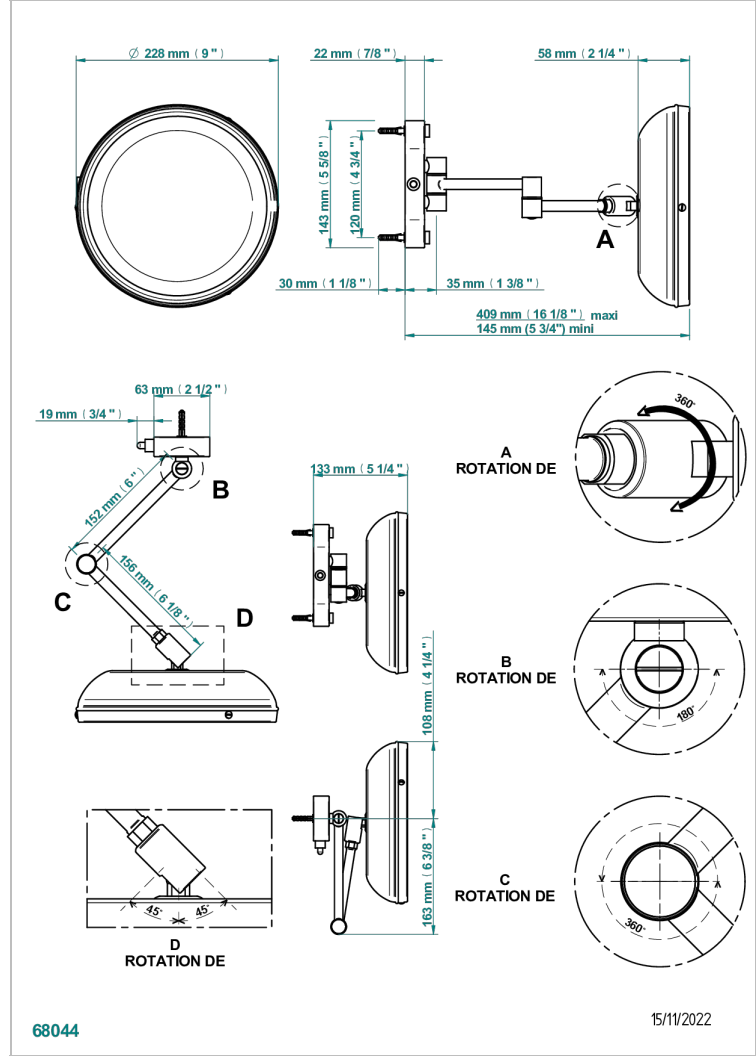

# GENERAL PRODUCTS

G00-669

Wall mounted Round Magnifying mirror LED illuminated - magnification: 5x (not available in PVD finishes)

68044

15/11/2022

## CHARACTERISTIC

- General Products
- Wall mounted Round Magnifying mirror LED illuminated - magnification: 5x (not available in PVD finishes)