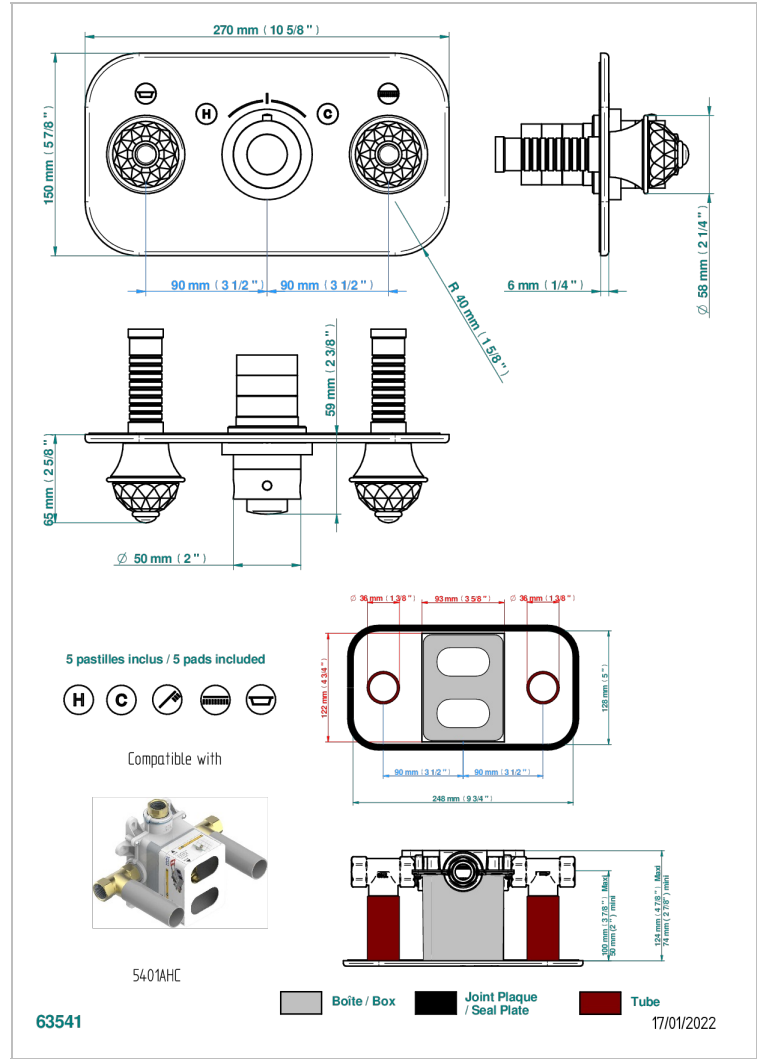

Trim for thermostatic mixer with 2 valves item to be installed horizontal . to adapt on 5 401AHC or 5 401AHM

CHARACTERISTIC

- Najem
- Trim for thermostatic mixer with 2 valves item to be installed horizontal . to adapt on 5 401AHC or 5 401AHM

RELATED SKU'S

- Ref. G00-5401AHC 3/4" THG thermostat, 60 l/mn with two valves with wax cartridge delivered with a built-in box, without trim - to be installed horizontal (for installation with cross handle)
- Ref. G00-5401AHM 3/4" THG thermostat, 60 l/mn with two valves with wax cartridge delivered with a built-in box, without trim - to be installed horizontal (for installation with lever handle)