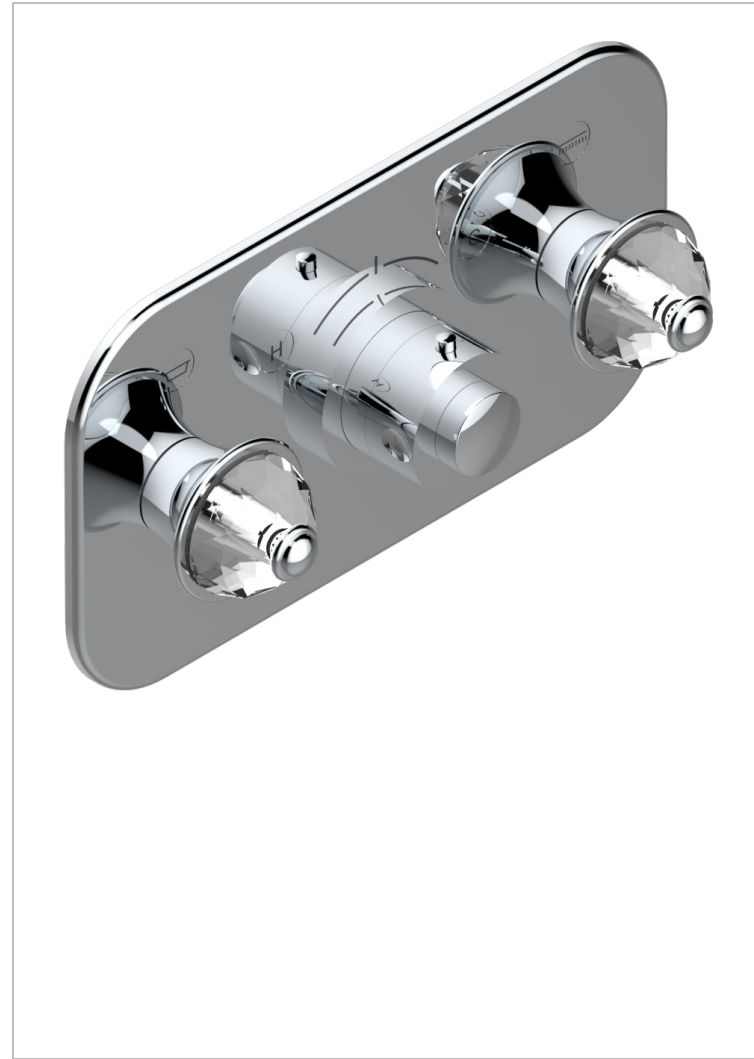

Trim for thermostatic mixer with 2 valves item to be installed horizontal . to adapt on 5 401AHC or 5 401AHM

CHARACTERISTIC

- Najem
- Trim for thermostatic mixer with 2 valves item to be installed horizontal . to adapt on 5 401AHC or 5 401AHM

RELATED SKU'S

- Ref. G00-5401AHC 3/4" THG thermostat, 60 l/mn with two valves with wax cartridge delivered with a built-in box, without trim - to be installed horizontal (for installation with cross handle)
- Ref. G00-5401AHM 3/4" THG thermostat, 60 l/mn with two valves with wax cartridge delivered with a built-in box, without trim - to be installed horizontal (for installation with lever handle)

AVAILABLE FINITIONS

Antique nickel - H28
Blush PVD - H62
Brass color PVD - H49
Brown bronze color PVD - F33
Gold color PVD - H52
Graphite PVD - H64

Lacquered antique silver (coated) - HO3
Lacquered light bronze - D01
Matt Umber PVD - H67
Matt blush PVD - H60
Matt brass color PVD - H50
Matt brown bronze color PVD - F34