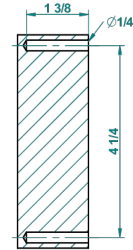

48371

01/03/2017

CHARACTERISTIC

- Jaipur metal
- Toilet paper holder, single mount without cover

AVAILABLE FINITIONS

Blush PVD - H62
Brass color PVD - H49
Brown bronze color PVD - F33
Chrome polished - A02
Chrome polished / gold polished - G02
Copper antique matt, coated - H07

Gold color PVD - H52
Gold mat - F07
Gold polished - F01
Graphite PVD - H64
Light coated bronze - D01
Matt Umber PVD - H67

Matt blush PVD - H60
Matt brass color PVD - H50
Matt brown bronze color PVD - F34
Matt chrome (American satin) - C02
Matt gold color PVD - H53
Matt graphite PVD - H65

Matt nickel (American satin) - C01
Matt nickel color PVD - H56
Nickel antique / Sovereign - H28
Nickel color PVD - H55
Nickel polished - B01
Silver polished, antique - H03

Soft gold - F30
Soft matt gold - F31
Umber PVD - H66