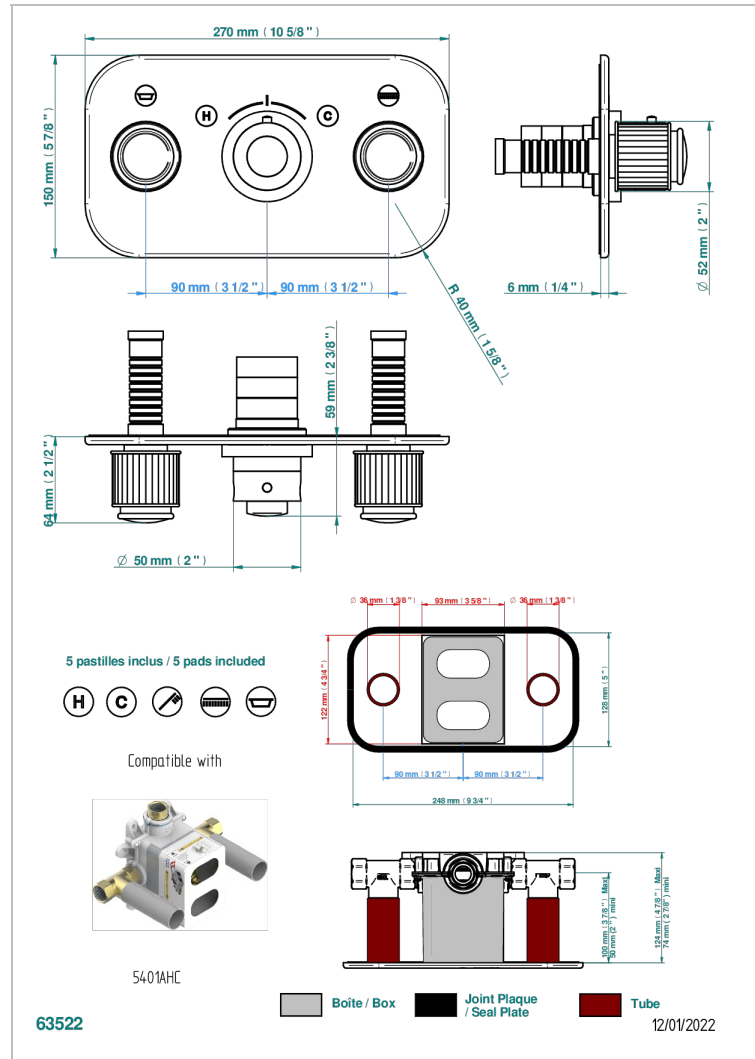

JAIPUR SATIN CRYSTAL

A9B-5401BEH

THG
PARIS

Trim for thermostatic mixer with 2 valves item to be installed horizontal . to adapt on 5 401AHC or 5 401AHM

CHARACTERISTIC

- Jaipur satin crystal
- Trim for thermostatic mixer with 2 valves item to be installed horizontal . to adapt on 5 401AHC or 5 401AHM

RELATED SKU'S

- Ref. G00-5401AHC 3/4" THG thermostat, 60 l/mn with two valves with wax cartridge delivered with a built-in box, without trim - to be installed horizontal (for installation with cross handle)
- Ref. G00-5401AHM 3/4" THG thermostat, 60 l/mn with two valves with wax cartridge delivered with a built-in box, without trim - to be installed horizontal (for installation with lever handle)