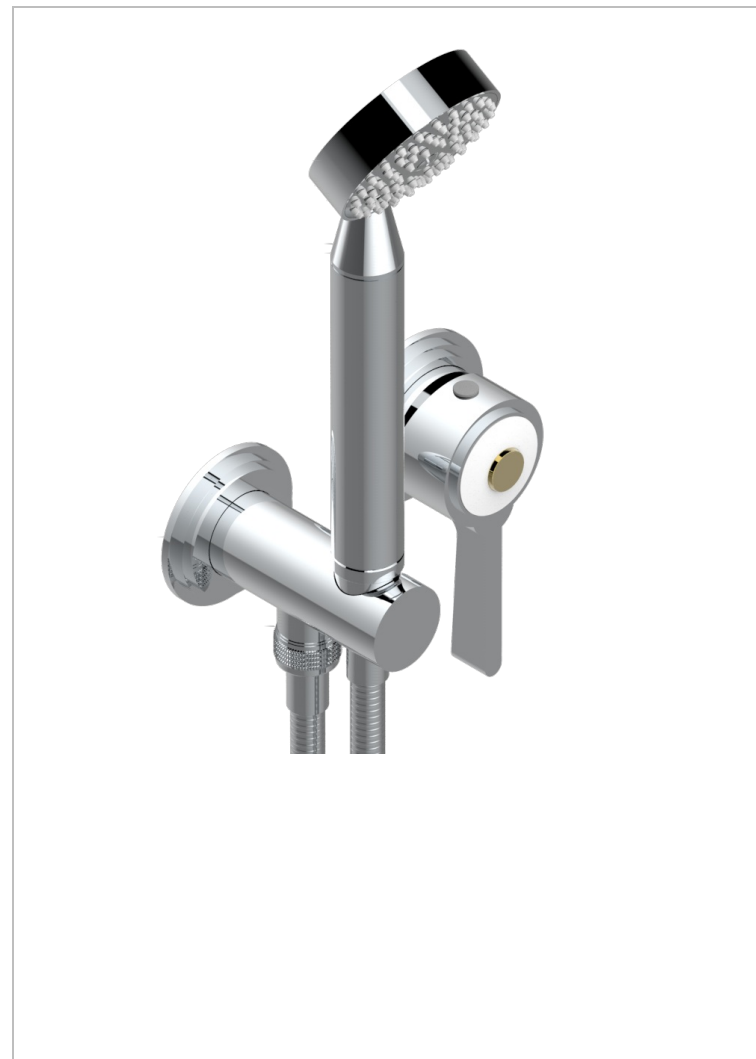

CAPUCINE MAUVE BUTTERFLY GOLD DECOR

A7D-6561B

Trim only for wall mixer with complete handshower on hook

CHARACTERISTIC

- Capucine mauve butterfly gold decor
- Trim only for wall mixer with complete handshower on hook

TECHNICAL SPECS

- Recommandé : 3 bars (max. 5 bars) - Advised : 43,5 psi (max. 72 psi)
- 9,5 l/min à 3 bars (2.5 gpm at 43.5 psi)

RELATED SKU'S

- Ref. G00-5840/MA Rough parts for concealed wall-mounted mixer with 1/2" outlet

AVAILABLE FINITIONS

Antique nickel - H28
Blush PVD - H62
Brass color PVD - H49
Brown bronze color PVD - F33
Gold color PVD - H52
Graphite PVD - H64

Lacquered antique silver (coated) - H03
Lacquered light bronze - D01
Matt Umber PVD - H67
Matt blush PVD - H60
Matt brass color PVD - H50
Matt brown bronze color PVD - F34