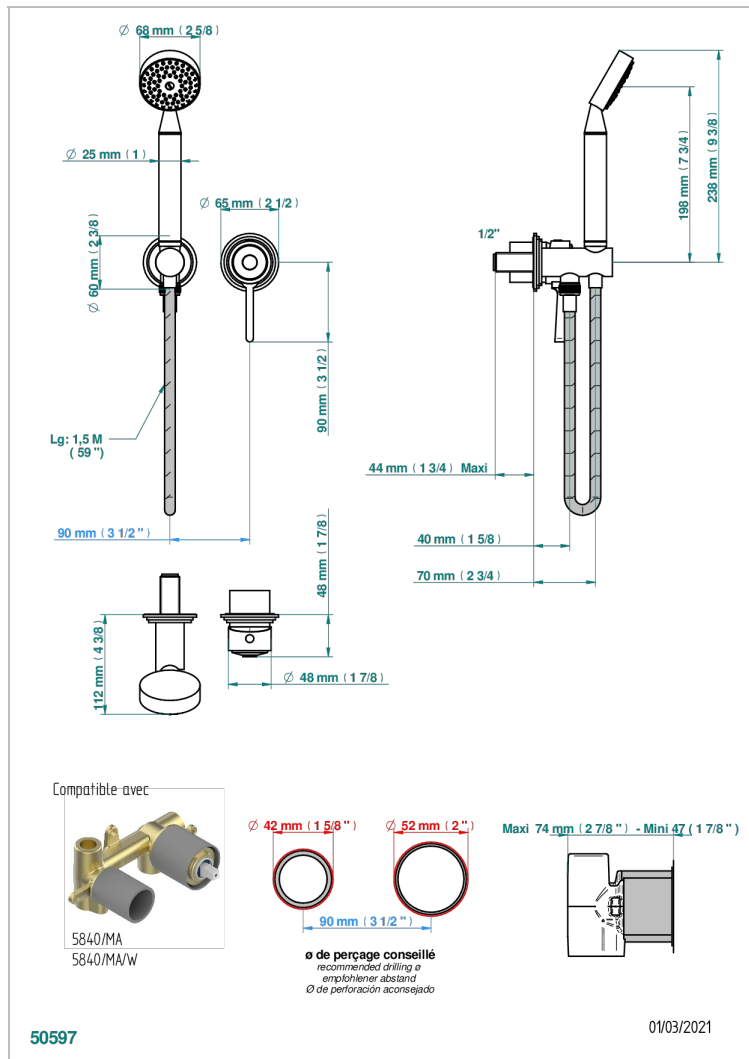

CAPUCINE MAUVE BUTTERFLY GOLD DECOR

A7D-6561B

Trim only for wall mixer with complete handshower on hook

CHARACTERISTIC

- Capucine mauve butterfly gold decor
- Trim only for wall mixer with complete handshower on hook

TECHNICAL SPECS

- Recommandé : 3 bars (max. 5 bars) - Advised : 43,5 psi (max. 72 psi)
- 9,5 l/min à 3 bars (2.5 gpm at 43.5 psi)

RELATED SKU'S

- Ref. G00-5840/MA Rough parts for concealed wall-mounted mixer with 1/2" outlet