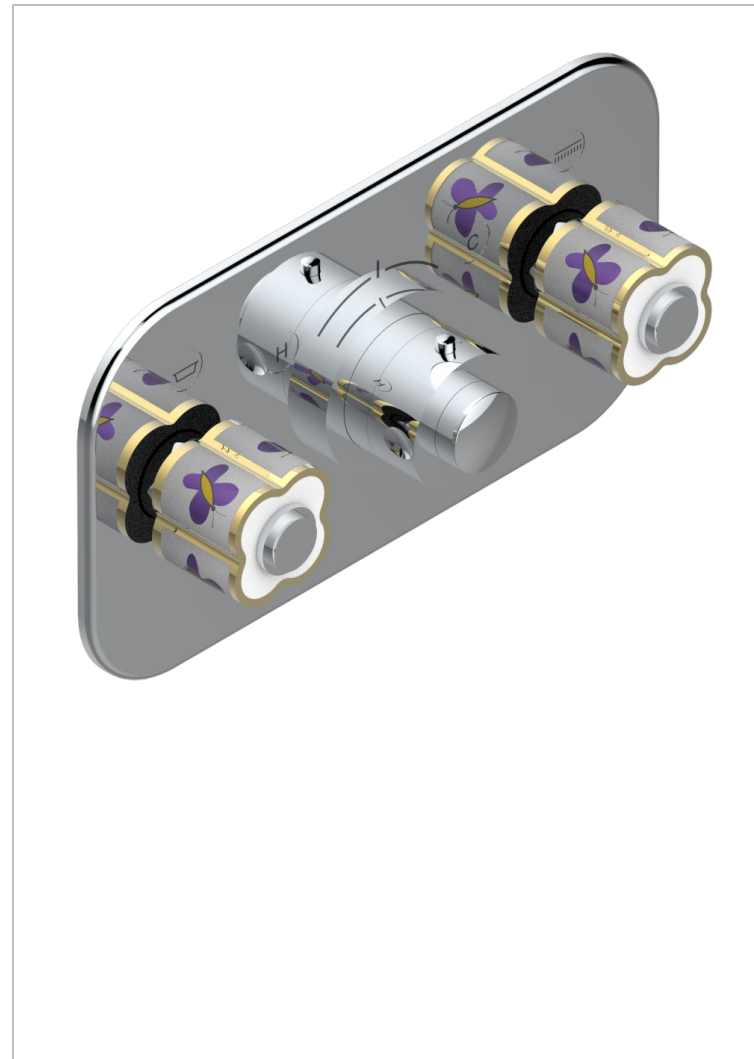

# CAPUCINE MAUVE BUTTERFLY GOLD DECOR

A7D-5401BEH

Trim for thermostatic mixer with 2 valves item to be installed horizontal . to adapt on 5 401AHC or 5 401AHM

## CHARACTERISTIC

- Capucine mauve butterfly gold decor
- Trim for thermostatic mixer with 2 valves item to be installed horizontal . to adapt on 5 401AHC or 5 401AHM

## RELATED SKU'S

- Ref. G00-5401AHC 3/4" THG thermostat, 60 l/mn with two valves with wax cartridge delivered with a built-in box, without trim - to be installed horizontal ( for installation with cross handle)
- Ref. G00-5401AHM 3/4" THG thermostat, 60 l/mn with two valves with wax cartridge delivered with a built-in box, without trim - to be installed horizontal ( for installation with lever handle)

## AVAILABLE FINITIONS

Antique nickel - H28  
Blush PVD - H62  
Brass color PVD - H49  
Brown bronze color PVD - F33  
Gold color PVD - H52  
Graphite PVD - H64

Lacquered antique silver (coated) - HO3  
Lacquered light bronze - D01  
Matt Umber PVD - H67  
Matt blush PVD - H60  
Matt brass color PVD - H50  
Matt brown bronze color PVD - F34