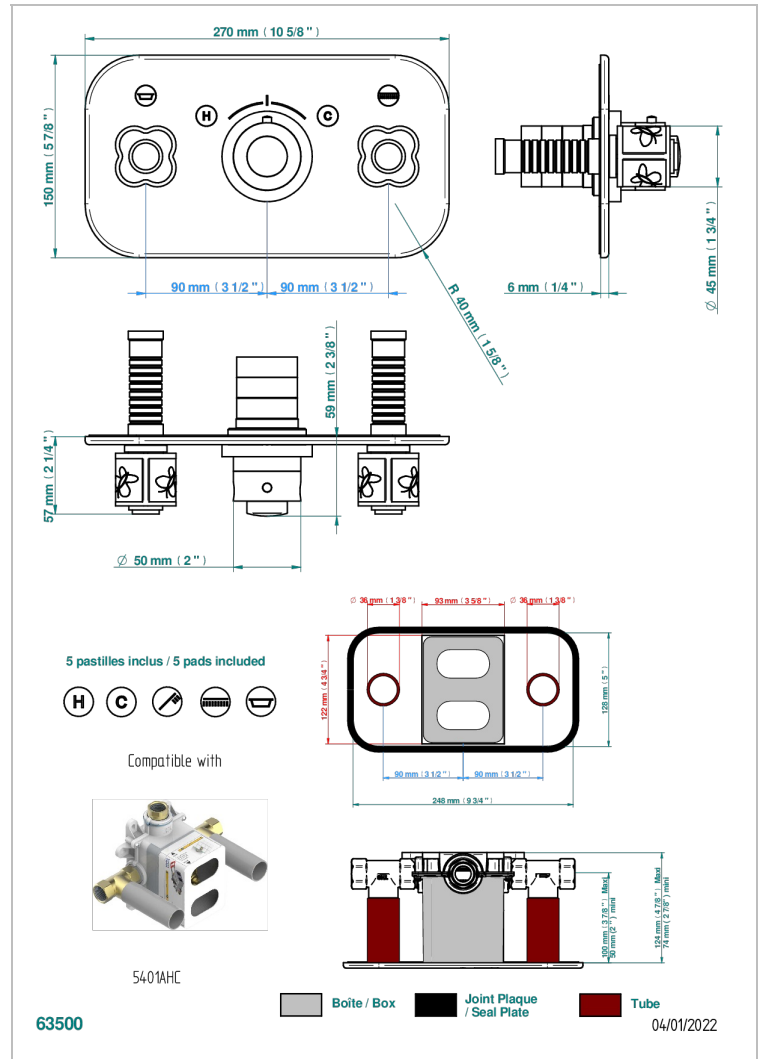

# CAPUCINE MAUVE BUTTERFLY GOLD DECOR

A7D-5401BEH

Trim for thermostatic mixer with 2 valves item to be installed horizontal . to adapt on 5 401AHC or 5 401AHM

## CHARACTERISTIC

- Capucine mauve butterfly gold decor
- Trim for thermostatic mixer with 2 valves item to be installed horizontal . to adapt on 5 401AHC or 5 401AHM

## RELATED SKU'S

- Ref. G00-5401AHC 3/4" THG thermostat, 60 l/mn with two valves with wax cartridge delivered with a built-in box, without trim - to be installed horizontal ( for installation with cross handle)
- Ref. G00-5401AHM 3/4" THG thermostat, 60 l/mn with two valves with wax cartridge delivered with a built-in box, without trim - to be installed horizontal ( for installation with lever handle)