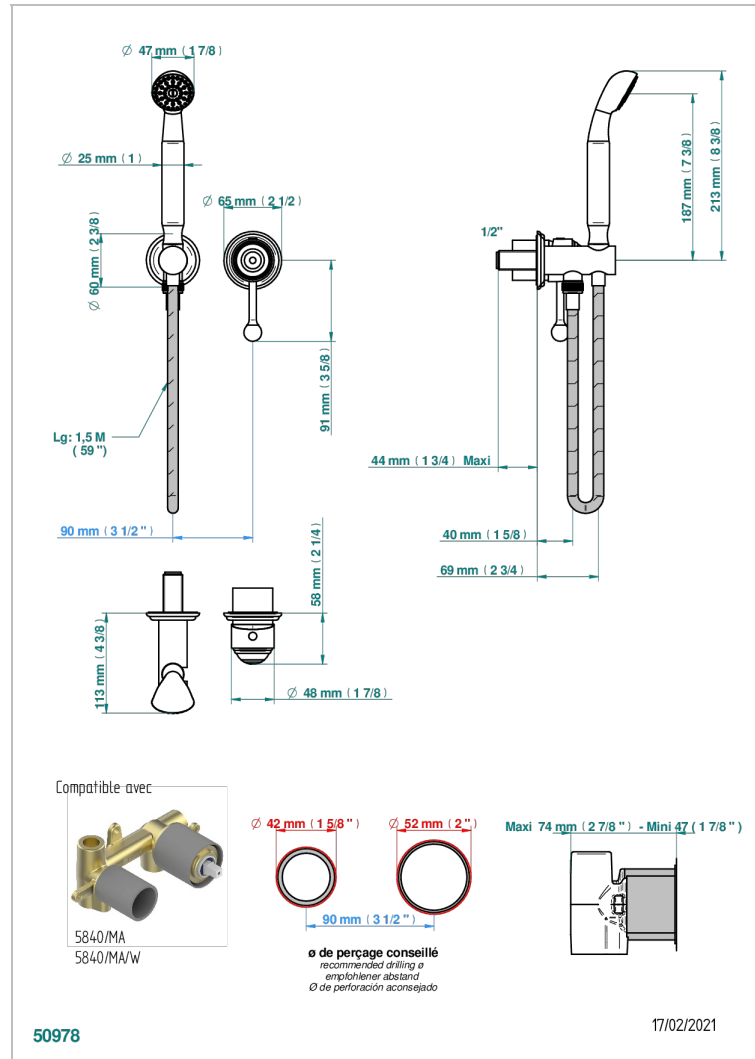

# ITHAQUE GOLD DECOR

A7A-6561B

Trim only for wall mixer with complete handshower on hook

## CHARACTERISTIC

- Ithaque gold decor
- Trim only for wall mixer with complete handshower on hook

## TECHNICAL SPECS

- Recommandé : 3 bars (max. 5 bars) - Advised : 43,5 psi (max. 72 psi)
- 9,5 l/min à 3 bars (2.5 gpm at 43.5 psi)

## RELATED SKU'S

- Ref. G00-5840/MA Rough parts for concealed wall-mounted mixer with 1/2" outlet