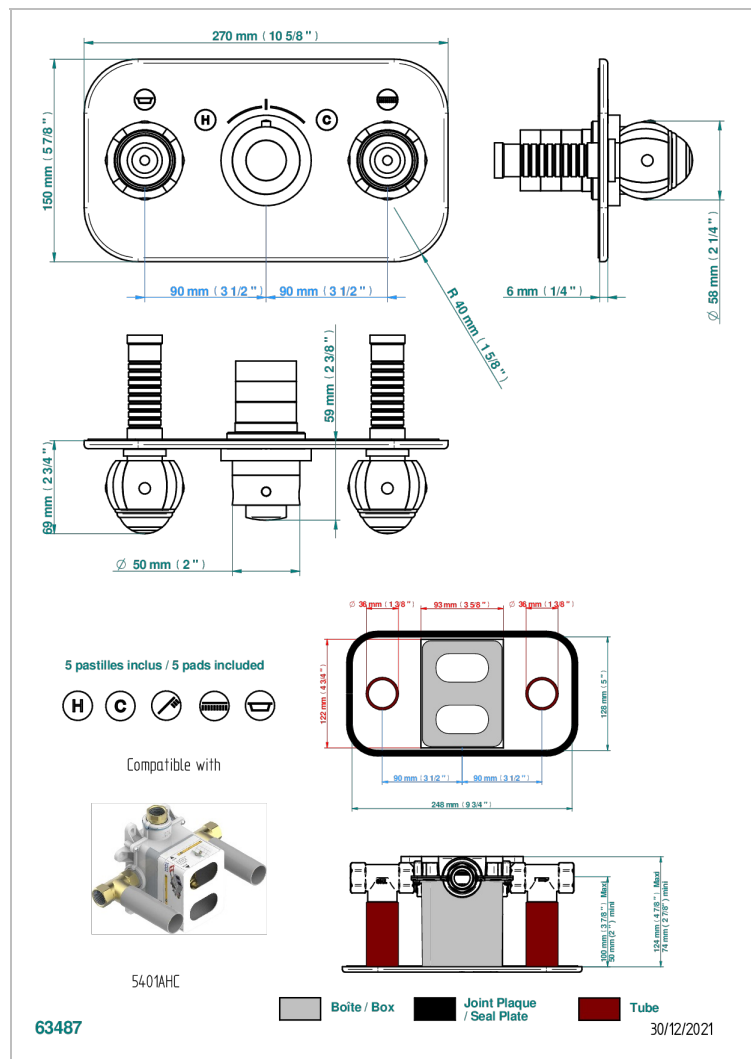

ITHAQUE GOLD DECOR

A7A-5401BEH

THG
PARIS

Trim for thermostatic mixer with 2 valves item to be installed horizontal . to adapt on 5 401AHC or 5 401AHM

CHARACTERISTIC

- Ithaque gold decor
- Trim for thermostatic mixer with 2 valves item to be installed horizontal . to adapt on 5 401AHC or 5 401AHM

RELATED SKU'S

- Ref. G00-5401AHC 3/4" THG thermostat, 60 l/mn with two valves with wax cartridge delivered with a built-in box, without trim - to be installed horizontal (for installation with cross handle)
- Ref. G00-5401AHM 3/4" THG thermostat, 60 l/mn with two valves with wax cartridge delivered with a built-in box, without trim - to be installed horizontal (for installation with lever handle)