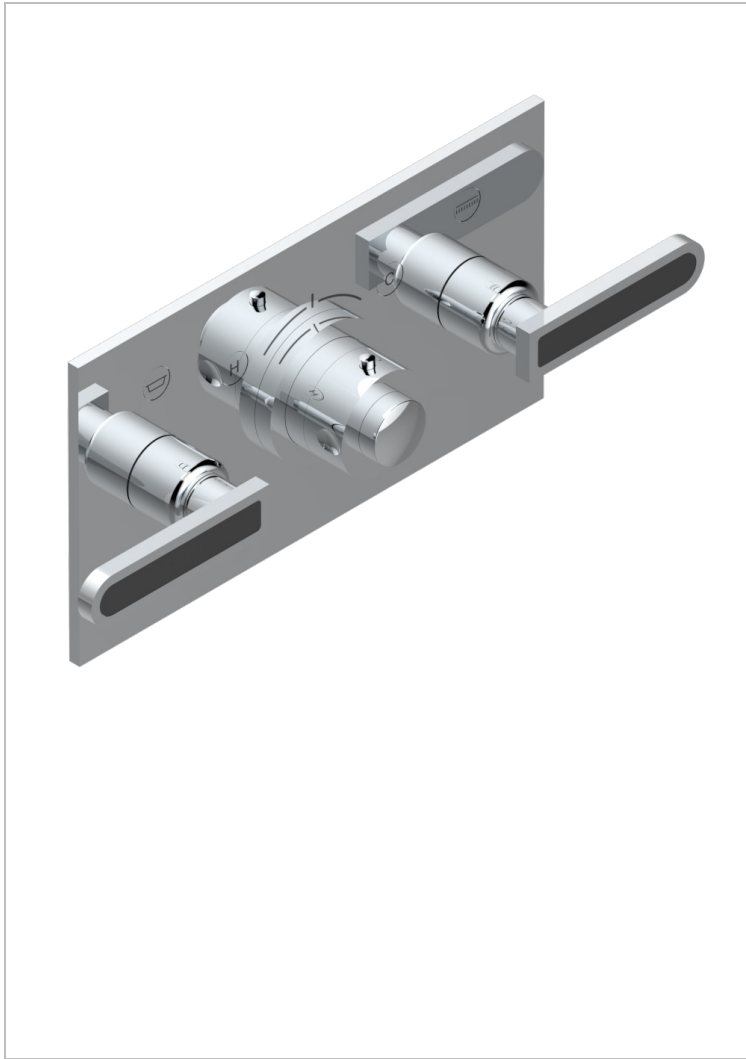

# PROFIL BLACK ONYX WITH LEVER

A6P-5401BEH

THG  
PARIS

Trim for thermostatic mixer with 2 valves item to be installed horizontal . to adapt on 5 401AHC or 5 401AHM

## CHARACTERISTIC

- Profil black Onyx with lever
- Trim for thermostatic mixer with 2 valves item to be installed horizontal . to adapt on 5 401AHC or 5 401AHM

## RELATED SKU'S

- Ref. G00-5401AHC 3/4" THG thermostat, 60 l/mn with two valves with wax cartridge delivered with a built-in box, without trim - to be installed horizontal ( for installation with cross handle)
- Ref. G00-5401AHM 3/4" THG thermostat, 60 l/mn with two valves with wax cartridge delivered with a built-in box, without trim - to be installed horizontal ( for installation with lever handle)