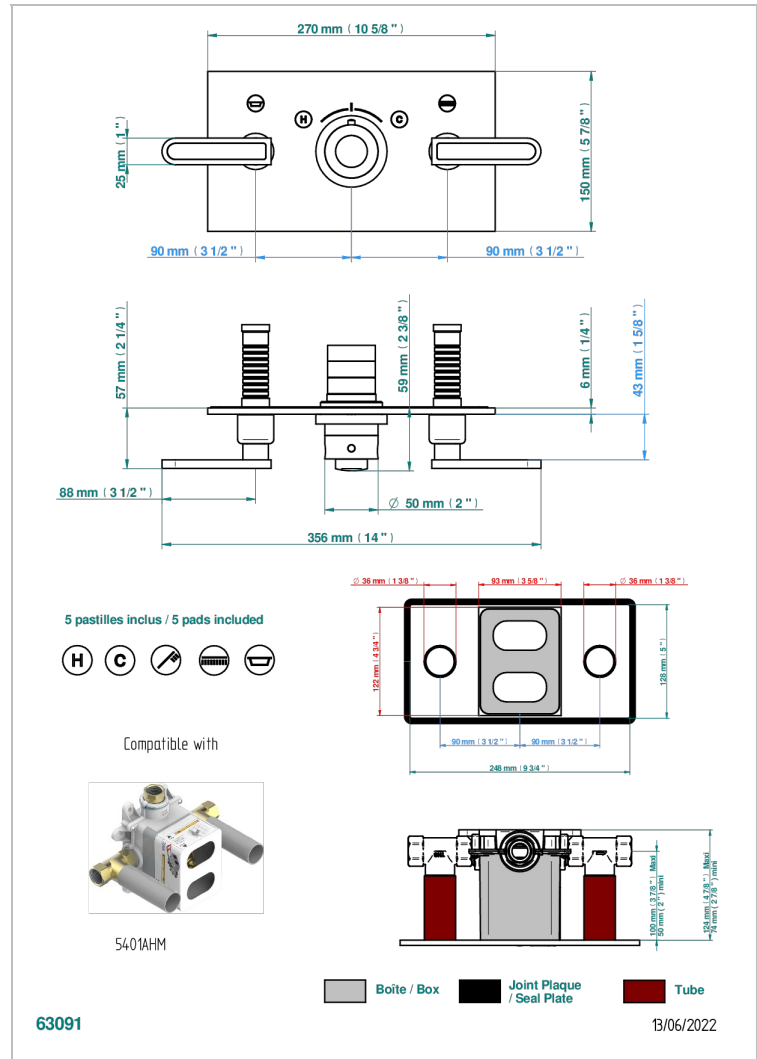

# PROFIL BLACK ONYX WITH LEVER

A6P-5401BEH

THG  
PARIS

Trim for thermostatic mixer with 2 valves item to be installed horizontal . to adapt on 5 401AHC or 5 401AHM

## CHARACTERISTIC

- Profil black Onyx with lever
- Trim for thermostatic mixer with 2 valves item to be installed horizontal . to adapt on 5 401AHC or 5 401AHM

## RELATED SKU'S

- Ref. G00-5401AHC 3/4" THG thermostat, 60 l/mn with two valves with wax cartridge delivered with a built-in box, without trim - to be installed horizontal ( for installation with cross handle)
- Ref. G00-5401AHM 3/4" THG thermostat, 60 l/mn with two valves with wax cartridge delivered with a built-in box, without trim - to be installed horizontal ( for installation with lever handle)