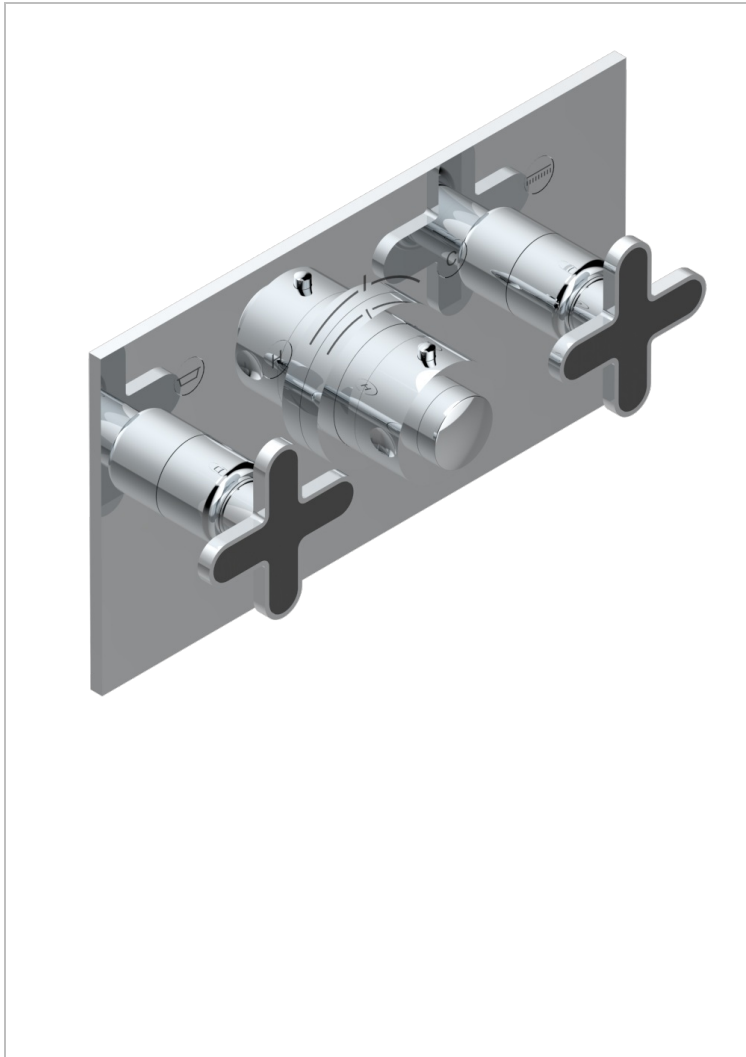

PROFIL BLACK ONYX

A6N-5401BEH

Trim for thermostatic mixer with 2 valves item to be installed horizontal . to adapt on 5 401AHC or 5 401AHM

CHARACTERISTIC

- Profil black Onyx
- Trim for thermostatic mixer with 2 valves item to be installed horizontal . to adapt on 5 401AHC or 5 401AHM

RELATED SKU'S

- Ref. G00-5401AHC 3/4" THG thermostat, 60 l/mn with two valves with wax cartridge delivered with a built-in box, without trim - to be installed horizontal (for installation with cross handle)
- Ref. G00-5401AHM 3/4" THG thermostat, 60 l/mn with two valves with wax cartridge delivered with a built-in box, without trim - to be installed horizontal (for installation with lever handle)