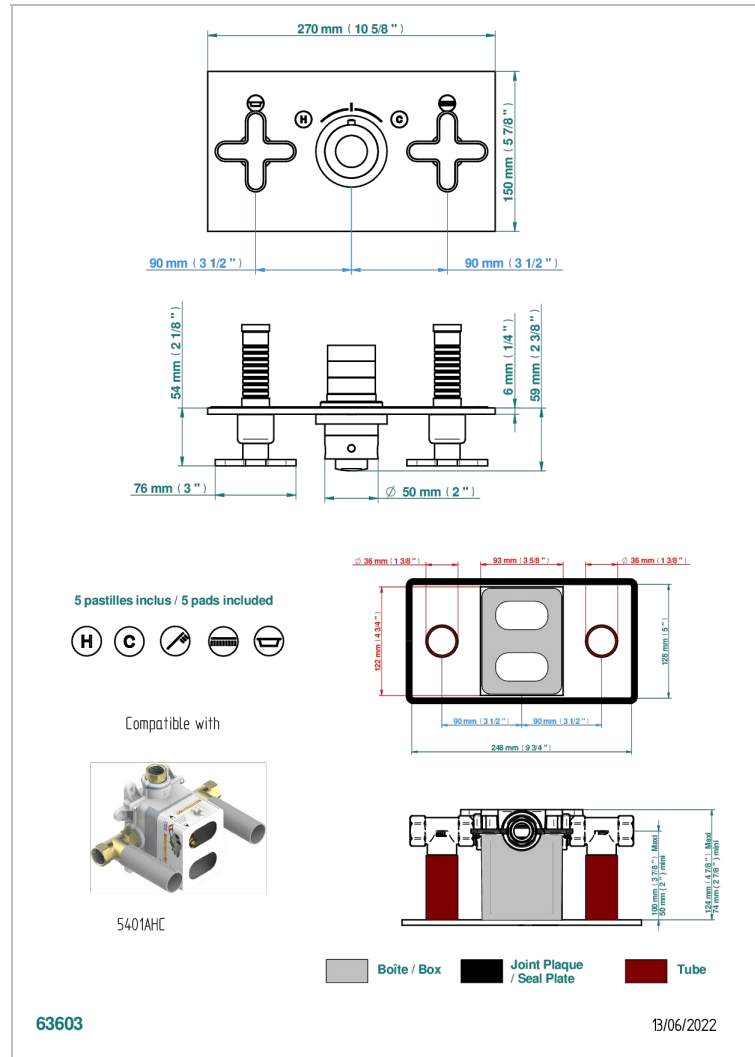

PROFIL BLACK ONYX

A6N-5401BEH

Trim for thermostatic mixer with 2 valves item to be installed horizontal . to adapt on 5 401AHC or 5 401AHM

CHARACTERISTIC

- Profil black Onyx
- Trim for thermostatic mixer with 2 valves item to be installed horizontal . to adapt on 5 401AHC or 5 401AHM

RELATED SKU'S

- Ref. G00-5401AHC 3/4" THG thermostat, 60 l/mn with two valves with wax cartridge delivered with a built-in box, without trim - to be installed horizontal (for installation with cross handle)
- Ref. G00-5401AHM 3/4" THG thermostat, 60 l/mn with two valves with wax cartridge delivered with a built-in box, without trim - to be installed horizontal (for installation with lever handle)