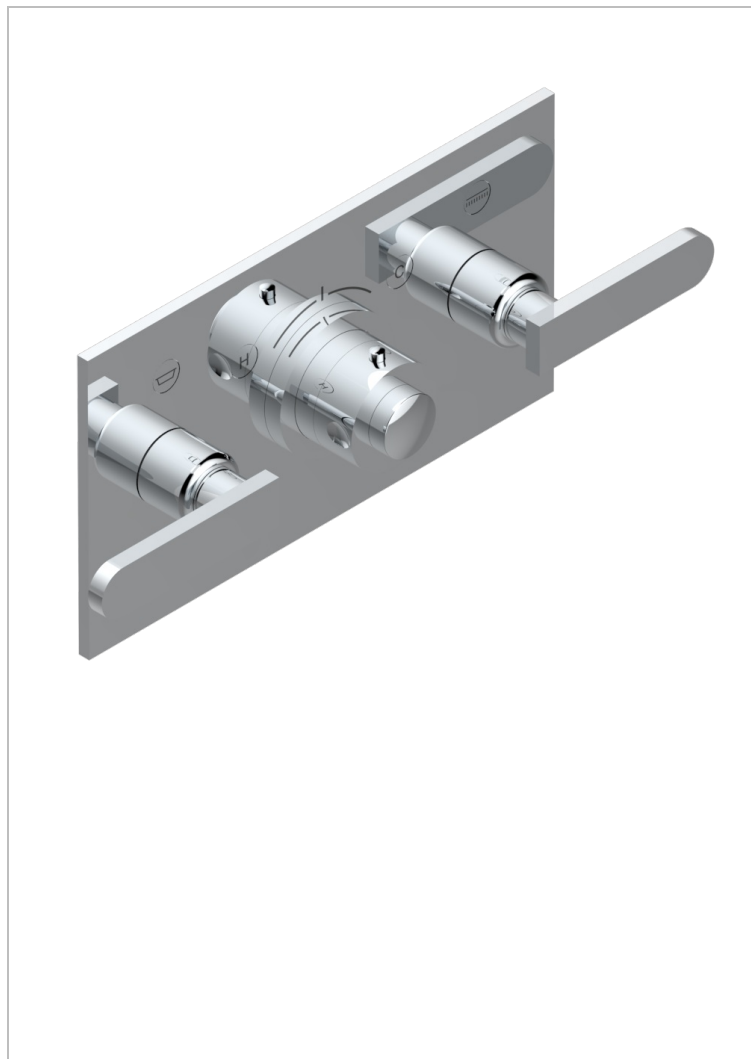

PROFIL METAL WITH LEVER

A6B-5401BEH

Trim for thermostatic mixer with 2 valves item to be installed horizontal . to adapt on 5 401AHC or 5 401AHM

CHARACTERISTIC

- Profil metal with lever
- Trim for thermostatic mixer with 2 valves item to be installed horizontal . to adapt on 5 401AHC or 5 401AHM

RELATED SKU'S

- Ref. G00-5401AHC 3/4" THG thermostat, 60 l/mn with two valves with wax cartridge delivered with a built-in box, without trim - to be installed horizontal (for installation with cross handle)
- Ref. G00-5401AHM 3/4" THG thermostat, 60 l/mn with two valves with wax cartridge delivered with a built-in box, without trim - to be installed horizontal (for installation with lever handle)