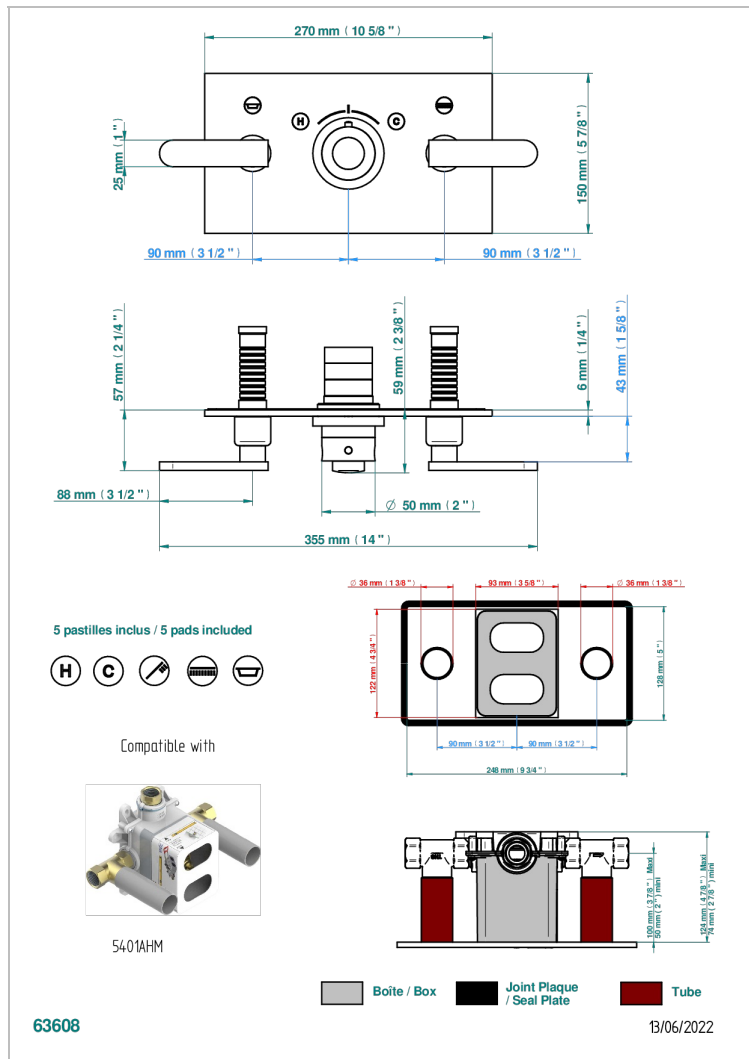

PROFIL METAL WITH LEVER

A6B-5401BEH

Trim for thermostatic mixer with 2 valves item to be installed horizontal . to adapt on 5 401AHC or 5 401AHM

CHARACTERISTIC

- Profil metal with lever
- Trim for thermostatic mixer with 2 valves item to be installed horizontal . to adapt on 5 401AHC or 5 401AHM

RELATED SKU'S

- Ref. G00-5401AHC 3/4" THG thermostat, 60 l/mn with two valves with wax cartridge delivered with a built-in box, without trim - to be installed horizontal (for installation with cross handle)
- Ref. G00-5401AHM 3/4" THG thermostat, 60 l/mn with two valves with wax cartridge delivered with a built-in box, without trim - to be installed horizontal (for installation with lever handle)