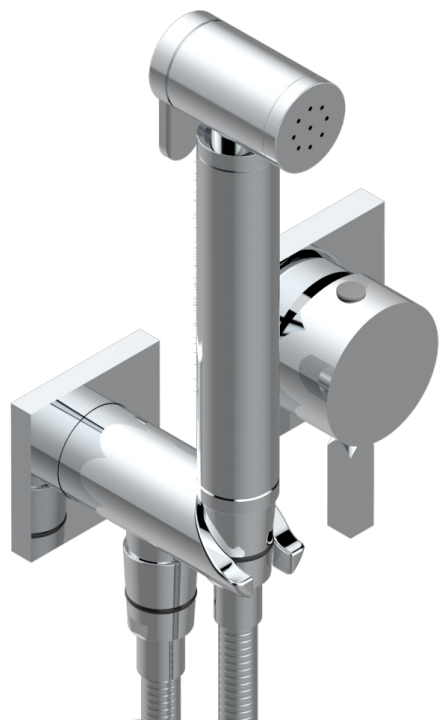

# MARINA BLACK ONYX

A60-5840/MBG

Trim only for WC douche including: trigger spray, wall mounted single lever mixer, reinforced hose (49 1/4"), wall outlet with integrated elbow with safety stopper

## CHARACTERISTIC

- ACS : 19ACCLY412

## RELATED SKU'S

- Ref. G00-5840/MAUS Rough parts for concealed wall-mounted mixer with 1/2" outlet