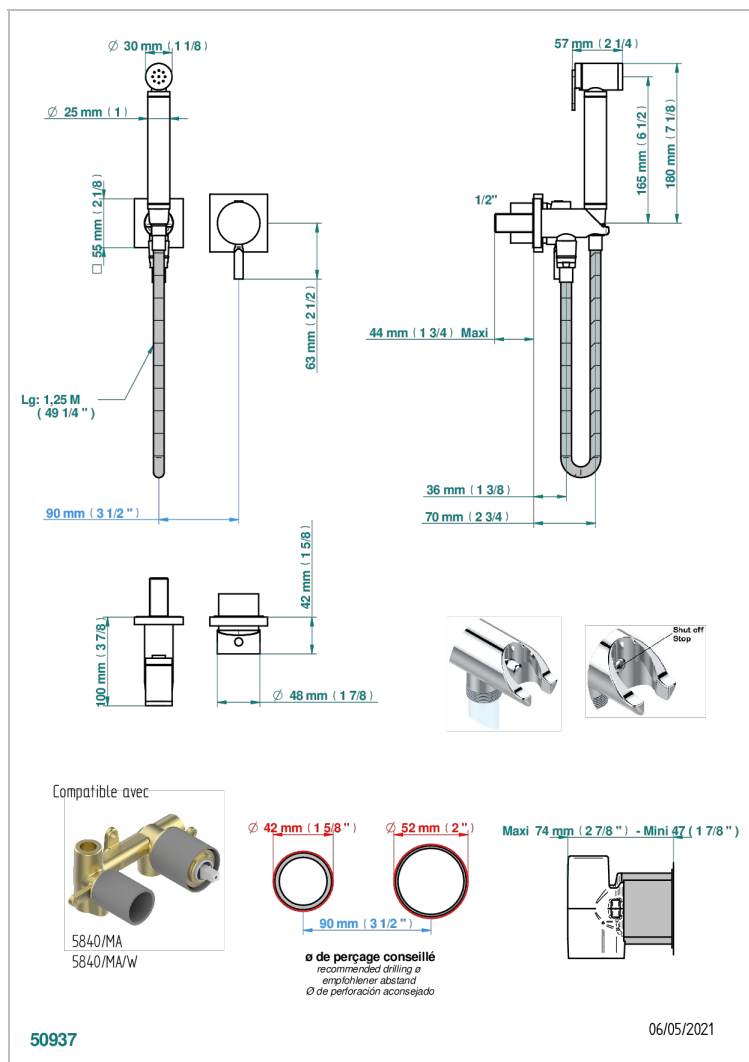

# MARINA BLACK ONYX

A60-5840/MBG

Trim only for WC douche including: trigger spray, wall mounted single lever mixer, reinforced hose (49 1/4"), wall outlet with integrated elbow with safety stopper

## CHARACTERISTIC

- ACS : 19ACCLY412

## RELATED SKU'S

- Ref. G00-5840/MAUS Rough parts for concealed wall-mounted mixer with 1/2" outlet