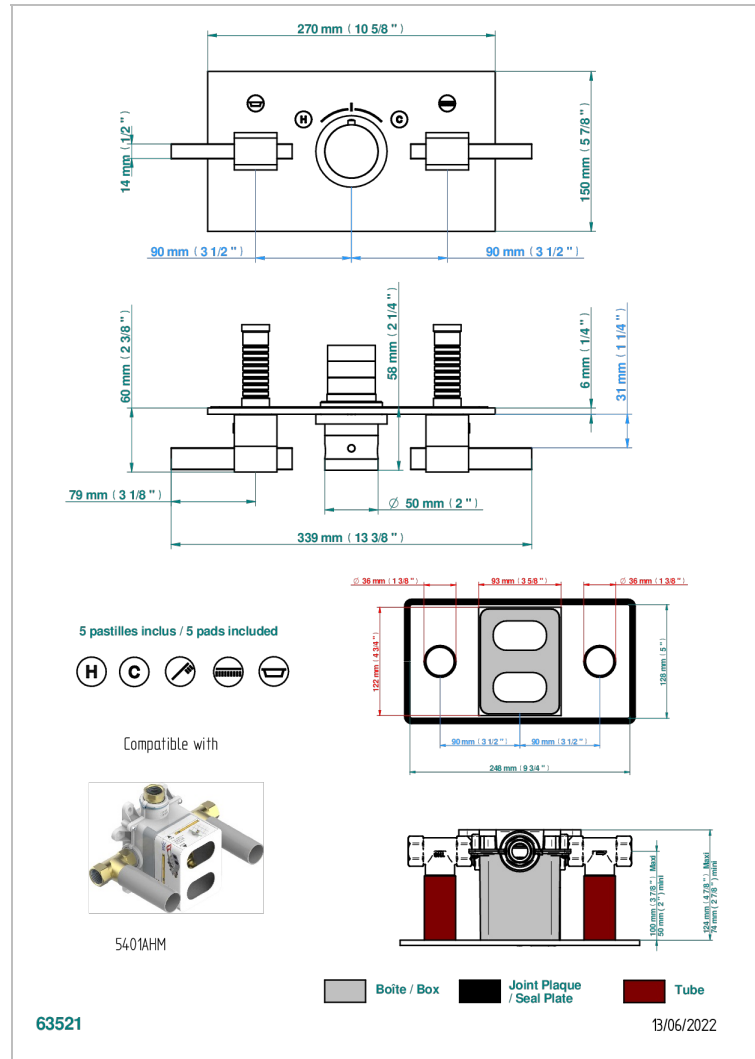

# MARINA BLACK ONYX

A60-5401BEH

THG<sup>®</sup>  
PARIS

Trim for thermostatic mixer with 2 valves item to be installed horizontal . to adapt on 5 401AHC or 5 401AHM

## CHARACTERISTIC

- Marina black Onyx
- Trim for thermostatic mixer with 2 valves item to be installed horizontal . to adapt on 5 401AHC or 5 401AHM

## RELATED SKU'S

- Ref. G00-5401AHC 3/4" THG thermostat, 60 l/mn with two valves with wax cartridge delivered with a built-in box, without trim - to be installed horizontal ( for installation with cross handle)
- Ref. G00-5401AHM 3/4" THG thermostat, 60 l/mn with two valves with wax cartridge delivered with a built-in box, without trim - to be installed horizontal ( for installation with lever handle)