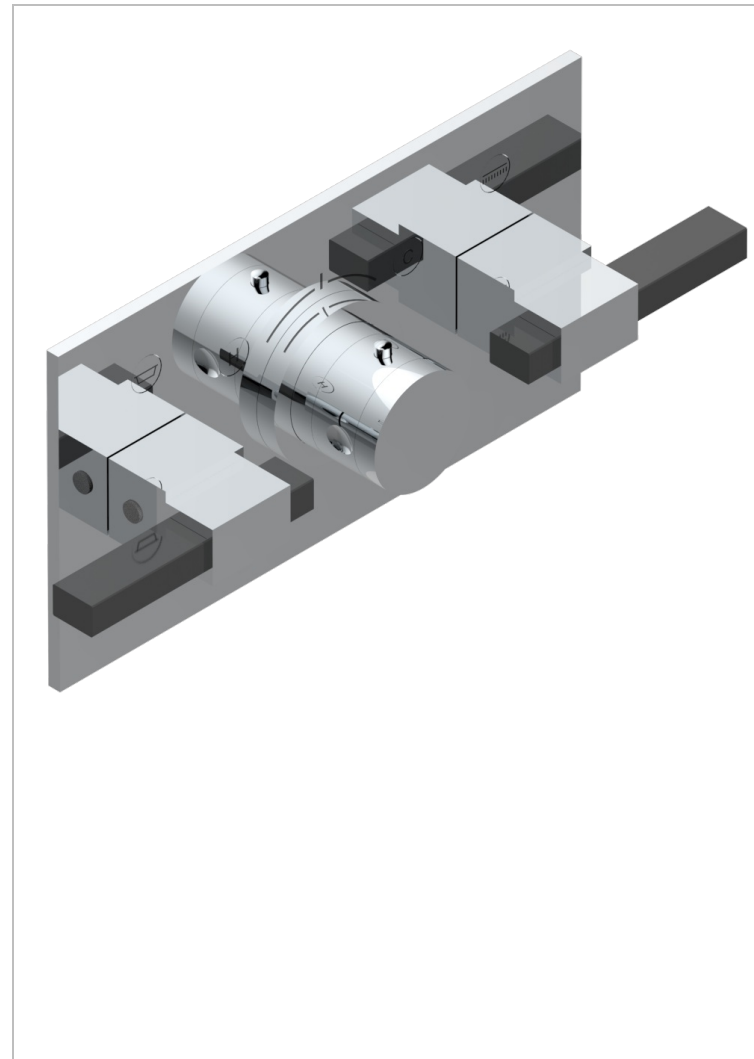

# MARINA BLACK ONYX

A60-5401BEH

THG<sup>®</sup>  
PARIS

Trim for thermostatic mixer with 2 valves item to be installed horizontal . to adapt on 5 401AHC or 5 401AHM

## CHARACTERISTIC

- Marina black Onyx
- Trim for thermostatic mixer with 2 valves item to be installed horizontal . to adapt on 5 401AHC or 5 401AHM

## RELATED SKU'S

- Ref. G00-5401AHC 3/4" THG thermostat, 60 l/mn with two valves with wax cartridge delivered with a built-in box, without trim - to be installed horizontal ( for installation with cross handle)
- Ref. G00-5401AHM 3/4" THG thermostat, 60 l/mn with two valves with wax cartridge delivered with a built-in box, without trim - to be installed horizontal ( for installation with lever handle)