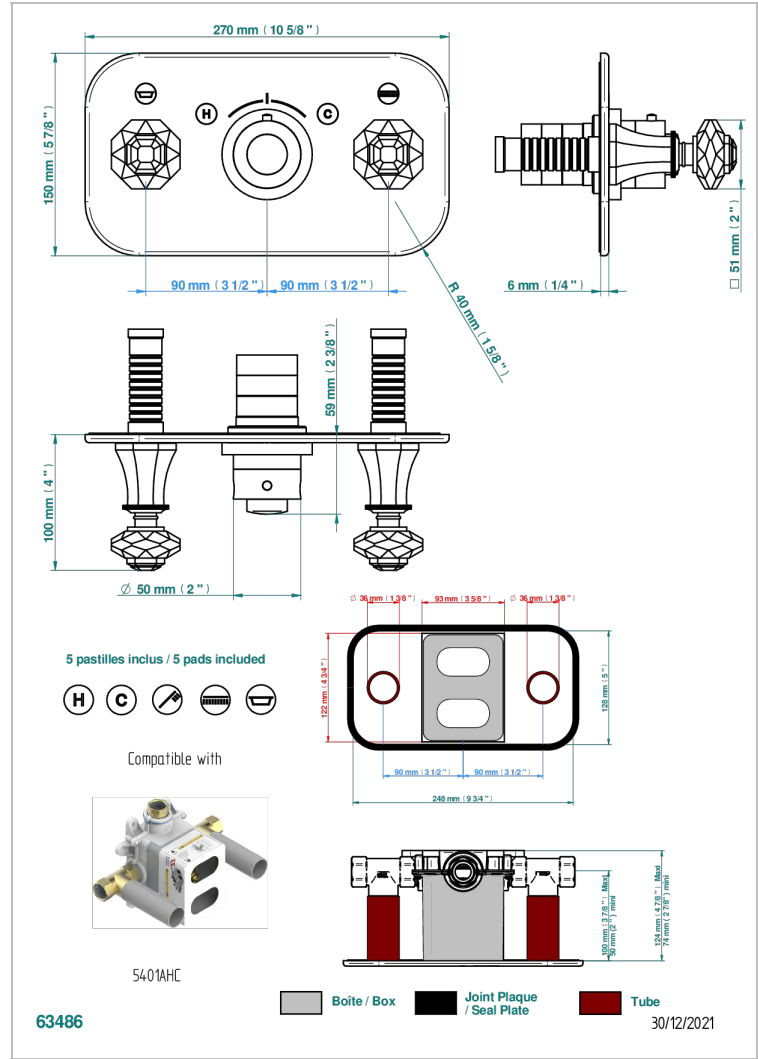

TRADITION CRISTAL

A59-5401BEH

THG
PARIS

Trim for thermostatic mixer with 2 valves item to be installed horizontal . to adapt on 5 401AHC or 5 401AHM

CHARACTERISTIC

- Tradition Cristal
- Trim for thermostatic mixer with 2 valves item to be installed horizontal . to adapt on 5 401AHC or 5 401AHM

RELATED SKU'S

- Ref. G00-5401AHC 3/4" THG thermostat, 60 l/mn with two valves with wax cartridge delivered with a built-in box, without trim - to be installed horizontal (for installation with cross handle)
- Ref. G00-5401AHM 3/4" THG thermostat, 60 l/mn with two valves with wax cartridge delivered with a built-in box, without trim - to be installed horizontal (for installation with lever handle)