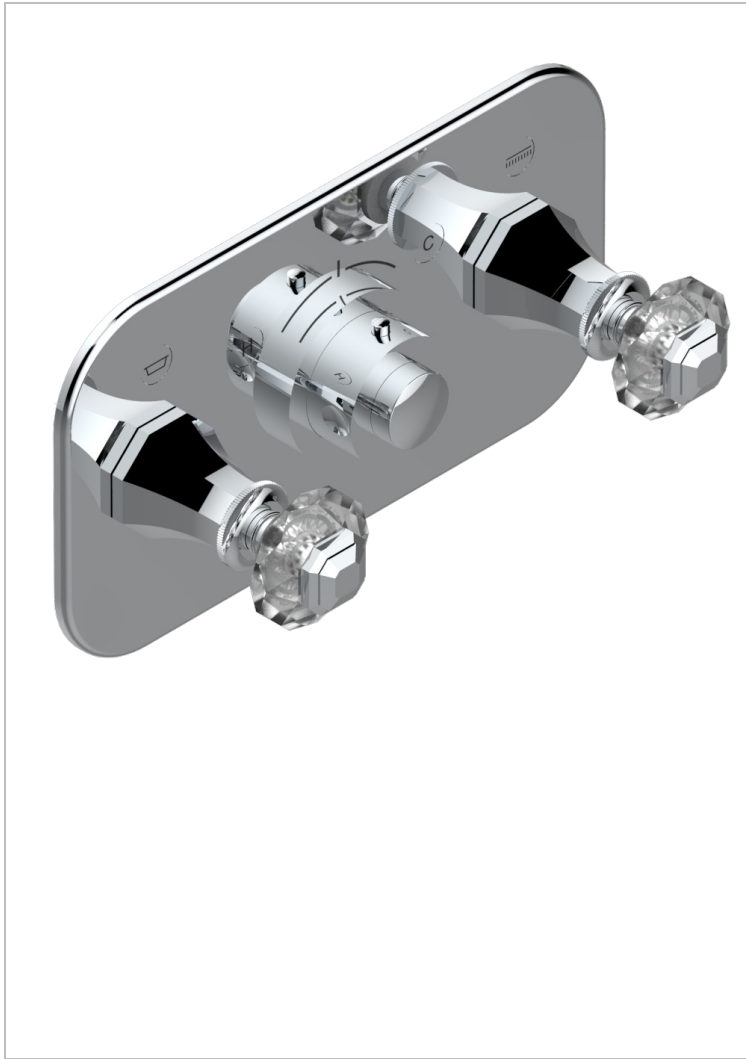

TRADITION CRISTAL

A59-5401BEH

THG
PARIS

Trim for thermostatic mixer with 2 valves item to be installed horizontal . to adapt on 5 401AHC or 5 401AHM

CHARACTERISTIC

- Tradition Cristal
- Trim for thermostatic mixer with 2 valves item to be installed horizontal . to adapt on 5 401AHC or 5 401AHM

RELATED SKU'S

- Ref. G00-5401AHC 3/4" THG thermostat, 60 l/mn with two valves with wax cartridge delivered with a built-in box, without trim - to be installed horizontal (for installation with cross handle)
- Ref. G00-5401AHM 3/4" THG thermostat, 60 l/mn with two valves with wax cartridge delivered with a built-in box, without trim - to be installed horizontal (for installation with lever handle)

AVAILABLE FINITIONS

Antique nickel - H28
Blush PVD - H62
Brass color PVD - H49
Brown bronze color PVD - F33
Gold color PVD - H52
Graphite PVD - H64

Lacquered antique silver (coated) - HO3
Lacquered light bronze - D01
Matt Umber PVD - H67
Matt blush PVD - H60
Matt brass color PVD - H50
Matt brown bronze color PVD - F34