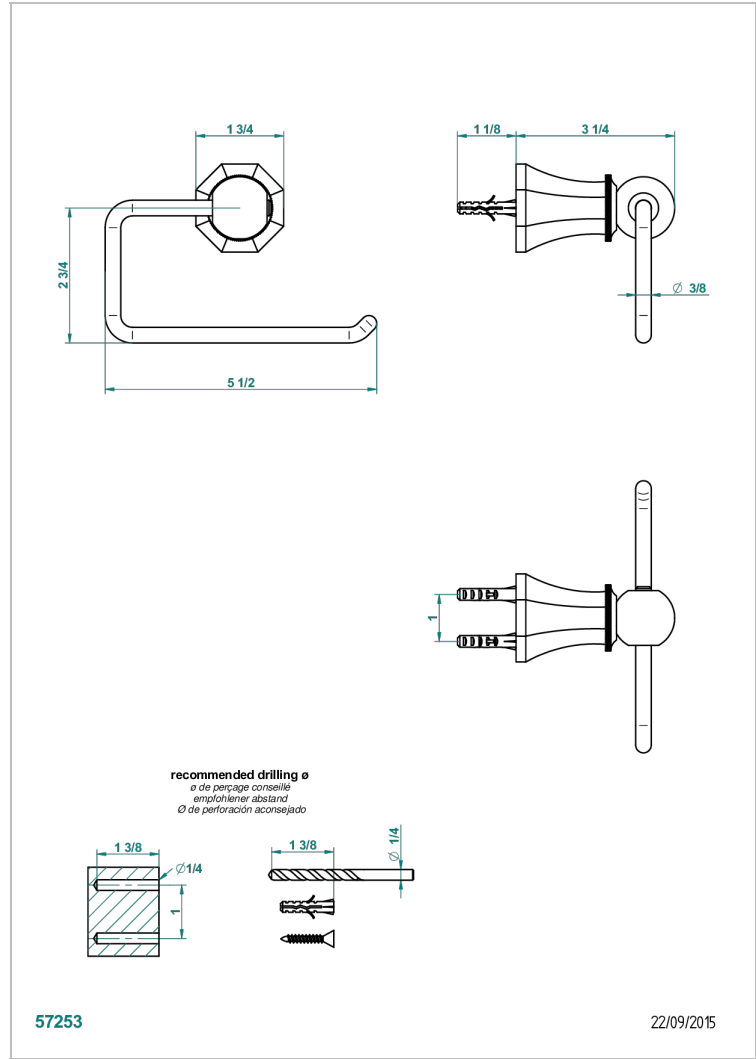

# TRADITION CRISTAL

A59-538A

Toilet paper holder, single mount without cover

THG<sup>®</sup>  
PARIS

## CHARACTERISTIC

- Tradition Cristal
- Toilet paper holder, single mount without cover