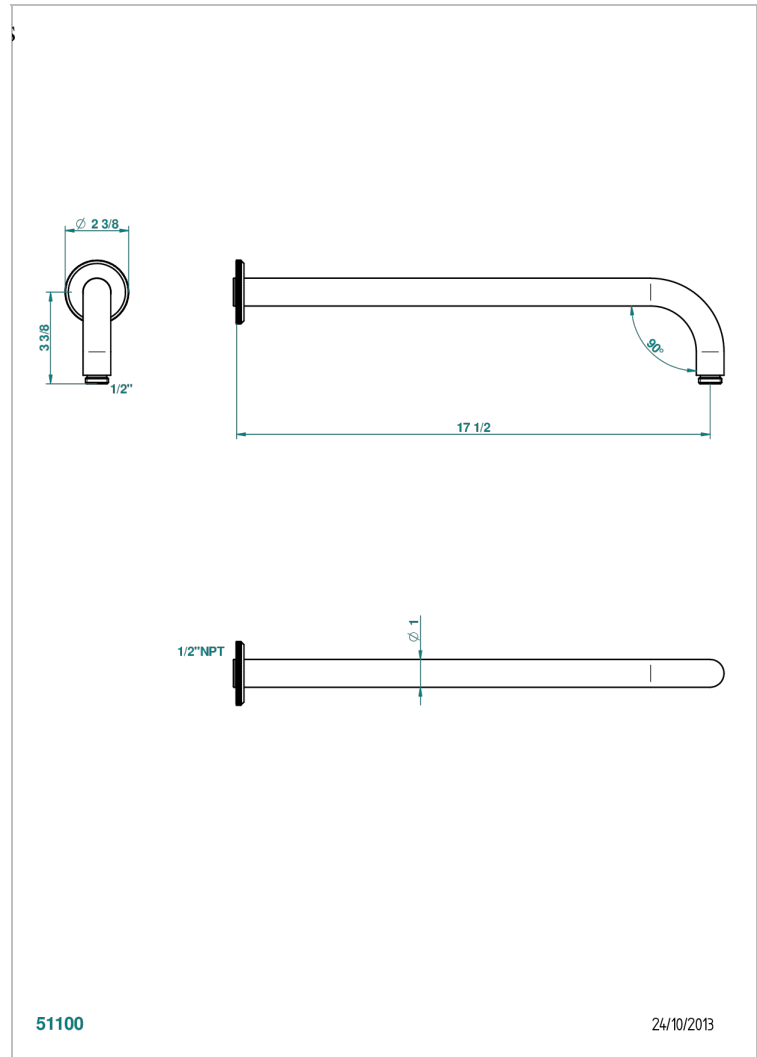

TRADITION WITH LEVER HANDLES

A58-84L/US

Horizontal shower arm, 90°, lg: 17"

THG[®]
PARIS

CHARACTERISTIC

- Tradition with lever handles
- Horizontal shower arm, 90°, lg: 17"

AVAILABLE FINITIONS

Blush PVD - H62
Brass color PVD - H49
Brown bronze color PVD - F33
Chrome polished - A02
Chrome polished / gold polished - G02
Copper antique matt, coated - H07