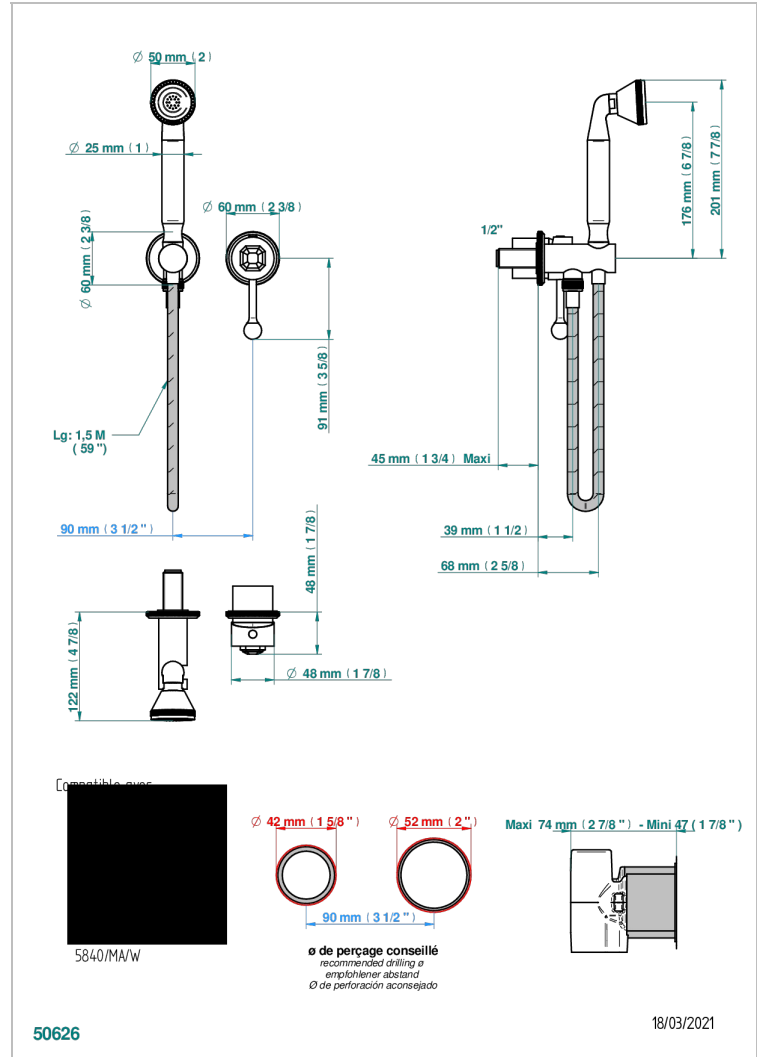

TRADITION WITH LEVER

A58-6561B

Trim only for wall mixer with complete handshower on hook

CHARACTERISTIC

- Tradition with lever
- Trim only for wall mixer with complete handshower on hook

TECHNICAL SPECS

- Recommandé : 3 bars (max. 5 bars) - Advised : 43,5 psi (max. 72 psi)
- 9,5 l/min à 3 bars (2.5 gpm at 43.5 psi)

RELATED SKU'S

- Ref. G00-5840/MA Rough parts for concealed wall-mounted mixer with 1/2" outlet

AVAILABLE FINITIONS

Antique nickel - H28
Blush PVD - H62
Brass color PVD - H49
Brown bronze color PVD - F33
Gold color PVD - H52
Graphite PVD - H64