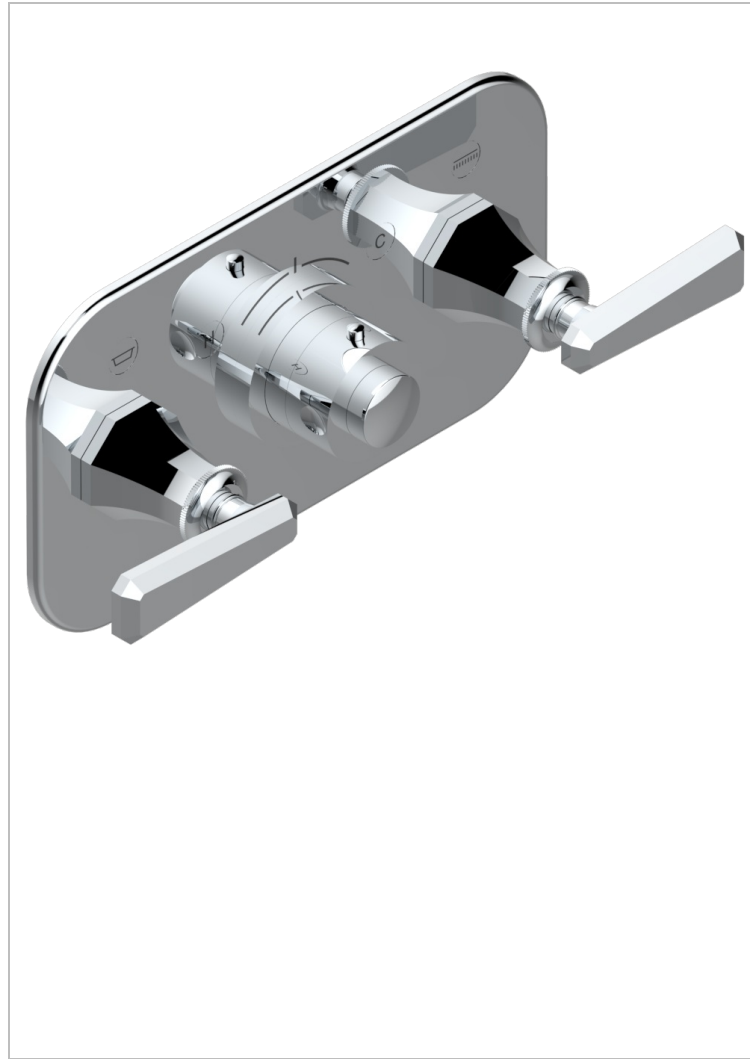

TRADITION WITH LEVER

A58-5401BEH

THG[®]
PARIS

Trim for thermostatic mixer with 2 valves item to be installed horizontal . to adapt on 5 401AHC or 5 401AHM

CHARACTERISTIC

- Tradition with lever
- Trim for thermostatic mixer with 2 valves item to be installed horizontal . to adapt on 5 401AHC or 5 401AHM

RELATED SKU'S

- Ref. G00-5401AHC 3/4" THG thermostat, 60 l/mn with two valves with wax cartridge delivered with a built-in box, without trim - to be installed horizontal (for installation with cross handle)
- Ref. G00-5401AHM 3/4" THG thermostat, 60 l/mn with two valves with wax cartridge delivered with a built-in box, without trim - to be installed horizontal (for installation with lever handle)