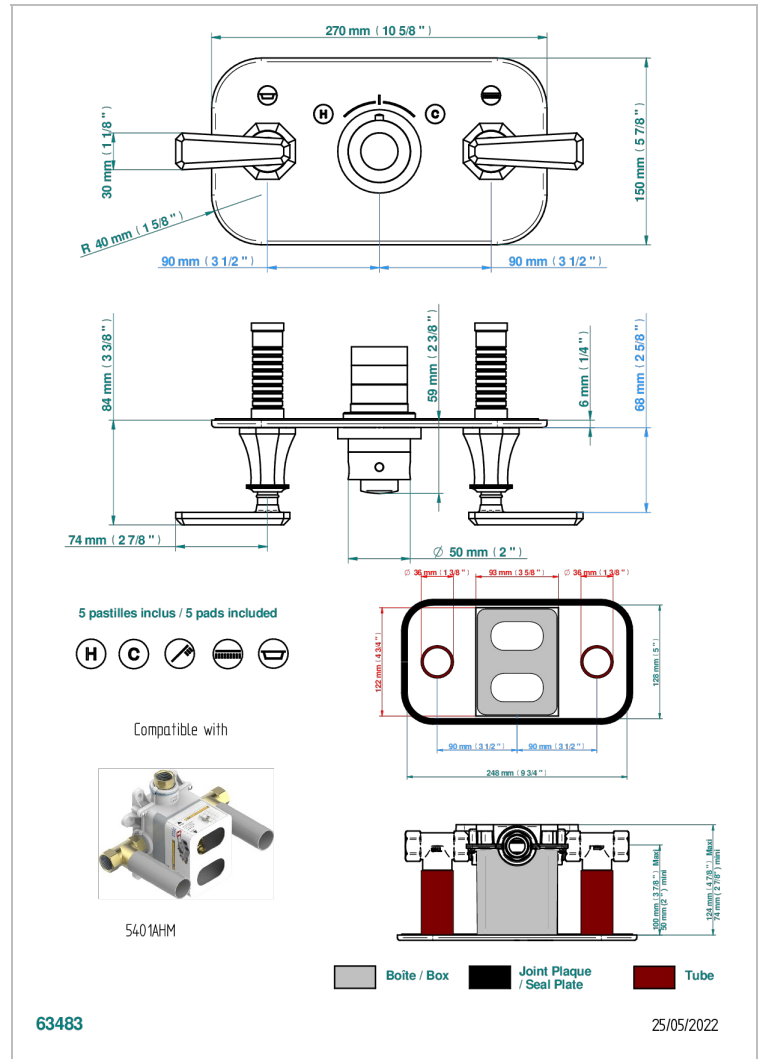

TRADITION WITH LEVER

A58-5401BEH

THG[®]
PARIS

Trim for thermostatic mixer with 2 valves item to be installed horizontal . to adapt on 5 401AHC or 5 401AHM

CHARACTERISTIC

- Tradition with lever
- Trim for thermostatic mixer with 2 valves item to be installed horizontal . to adapt on 5 401AHC or 5 401AHM

RELATED SKU'S

- Ref. G00-5401AHC 3/4" THG thermostat, 60 l/mn with two valves with wax cartridge delivered with a built-in box, without trim - to be installed horizontal (for installation with cross handle)
- Ref. G00-5401AHM 3/4" THG thermostat, 60 l/mn with two valves with wax cartridge delivered with a built-in box, without trim - to be installed horizontal (for installation with lever handle)