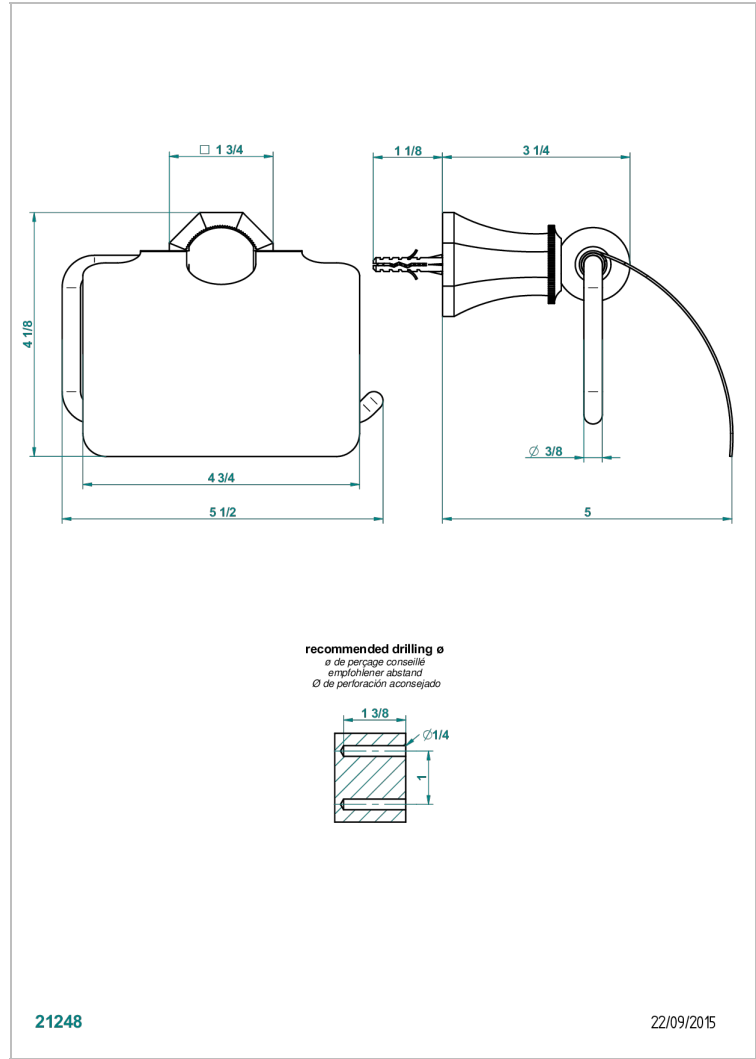

TRADITION WITH LEVER HANDLES

A58-538AC

Toilet paper holder, single mount with cover

21248

22/09/2015

CHARACTERISTIC

- Tradition with lever handles
- Toilet paper holder, single mount with cover

AVAILABLE FINITIONS