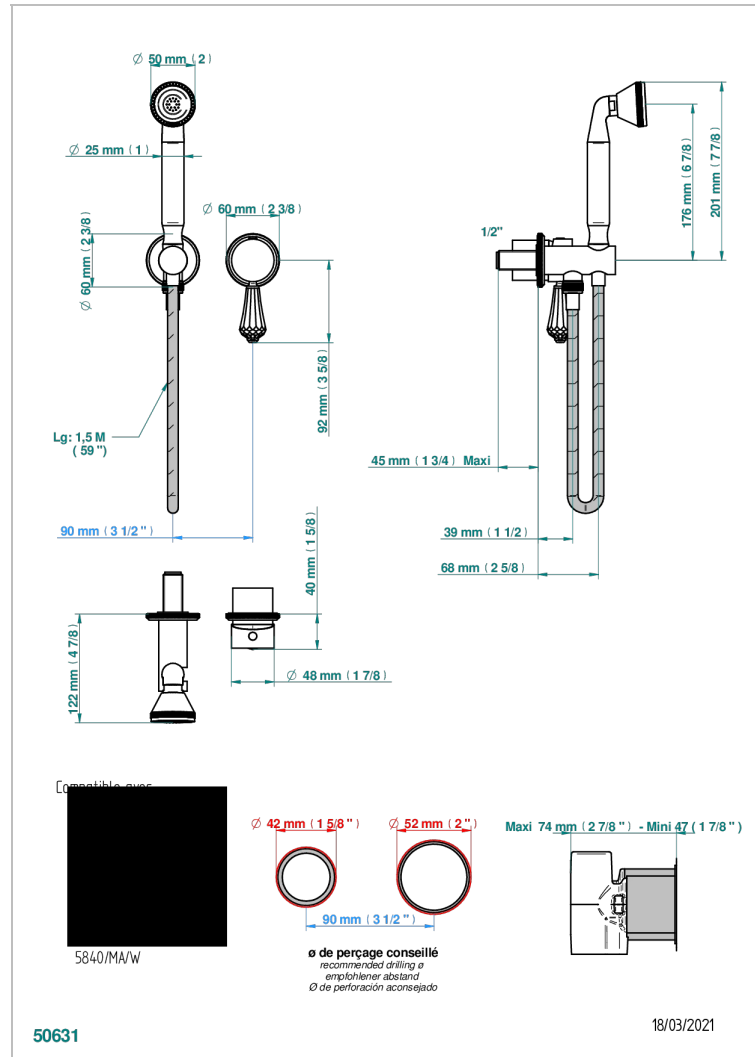

ART DECO CRISTAL

A56-6561B

Trim only for wall mixer with complete handshower on hook

CHARACTERISTIC

- Art Déco Cristal
- Trim only for wall mixer with complete handshower on hook

TECHNICAL SPECS

- Recommandé : 3 bars (max. 5 bars) - Advised : 43,5 psi (max. 72 psi)
- 9,5 l/min à 3 bars (2.5 gpm at 43.5 psi)

RELATED SKU'S

- Ref. G00-5840/MA Rough parts for concealed wall-mounted mixer with 1/2" outlet

AVAILABLE FINITIONS

Antique nickel - H28
Blush PVD - H62
Brass color PVD - H49
Brown bronze color PVD - F33
Gold color PVD - H52
Graphite PVD - H64