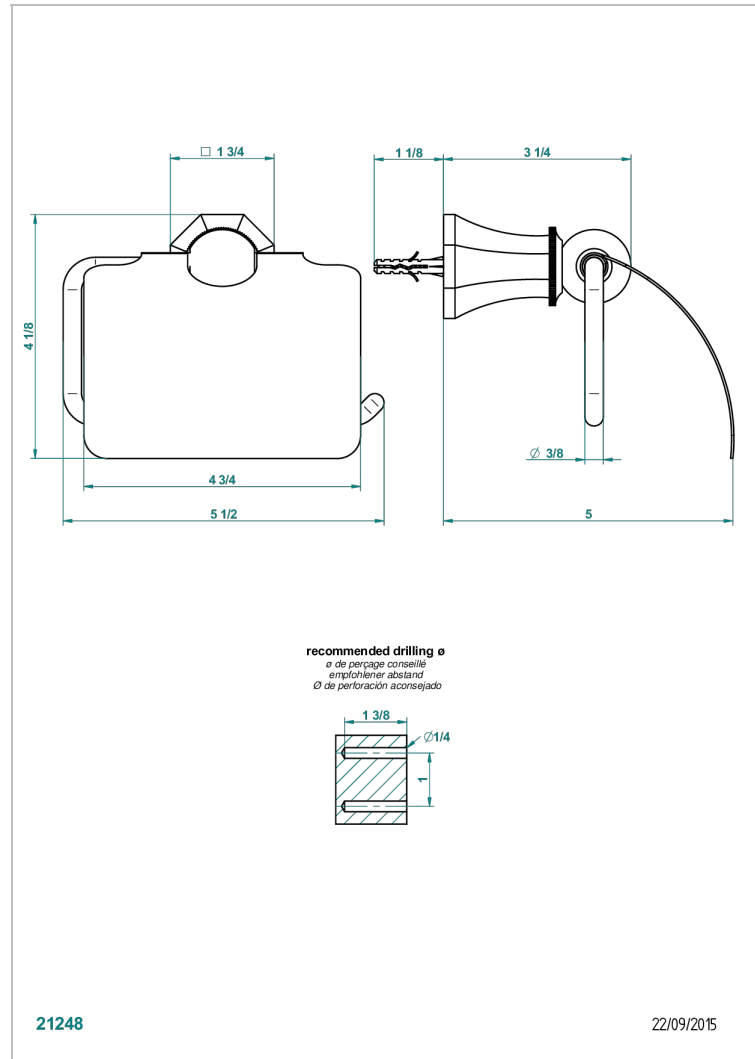

# ART DECO CRISTAL

A56-538AC

Toilet paper holder, single mount with cover

THG<sup>®</sup>  
PARIS

## CHARACTERISTIC

- Art Déco Cristal
- Toilet paper holder, single mount with cover