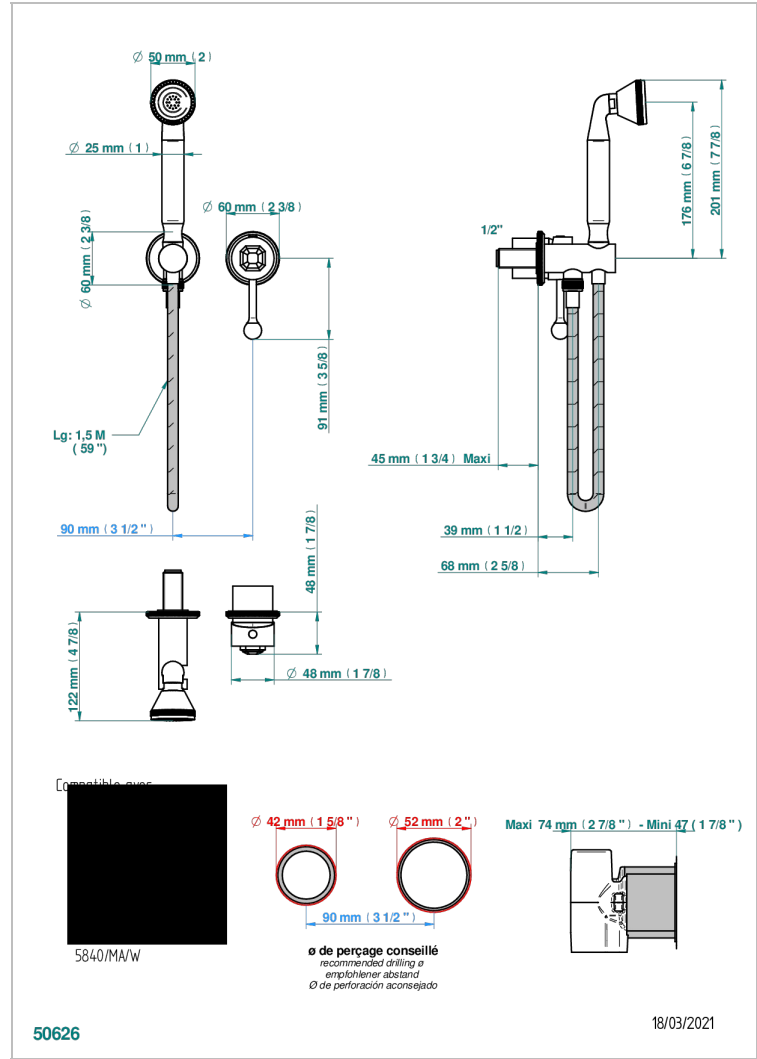

ART DECO WITH LEVER

A55-6561B

THG[®]
PARIS

Trim only for wall mixer with complete handshower on hook

CHARACTERISTIC

- Art Déco with lever
- Trim only for wall mixer with complete handshower on hook

TECHNICAL SPECS

- Reconnmandé : 3 bars (max. 5 bars) - Advised : 43,5 psi (max. 72 psi)
- 9,5 l/min à 3 bars (2.5 gpm at 43.5 psi)

RELATED SKU'S

- Ref. G00-5840/MA Rough parts for concealed wall-mounted mixer with 1/2" outlet