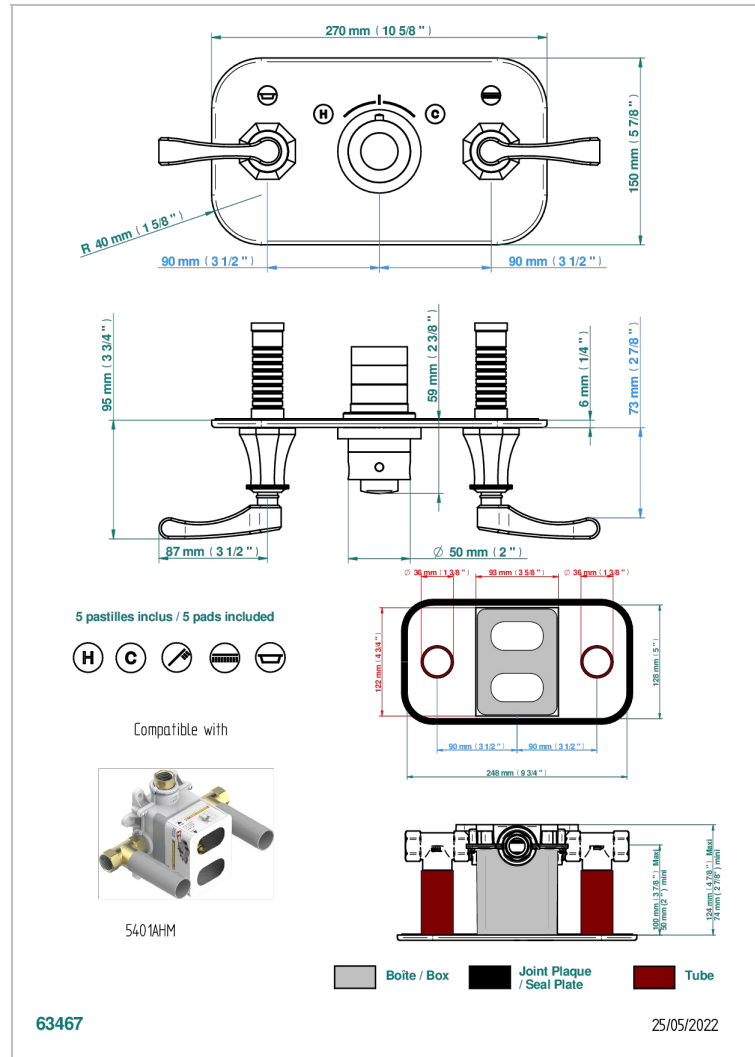

# ART DECO WITH LEVER

A55-5401BEH

THG<sup>®</sup>  
PARIS

Trim for thermostatic mixer with 2 valves item to be installed horizontal . to adapt on 5 401AHC or 5 401AHM

## CHARACTERISTIC

- Art Déco with lever
- Trim for thermostatic mixer with 2 valves item to be installed horizontal . to adapt on 5 401AHC or 5 401AHM

## RELATED SKU'S

- Ref. G00-5401AHC 3/4" THG thermostat, 60 l/mn with two valves with wax cartridge delivered with a built-in box, without trim - to be installed horizontal ( for installation with cross handle)
- Ref. G00-5401AHM 3/4" THG thermostat, 60 l/mn with two valves with wax cartridge delivered with a built-in box, without trim - to be installed horizontal ( for installation with lever handle)