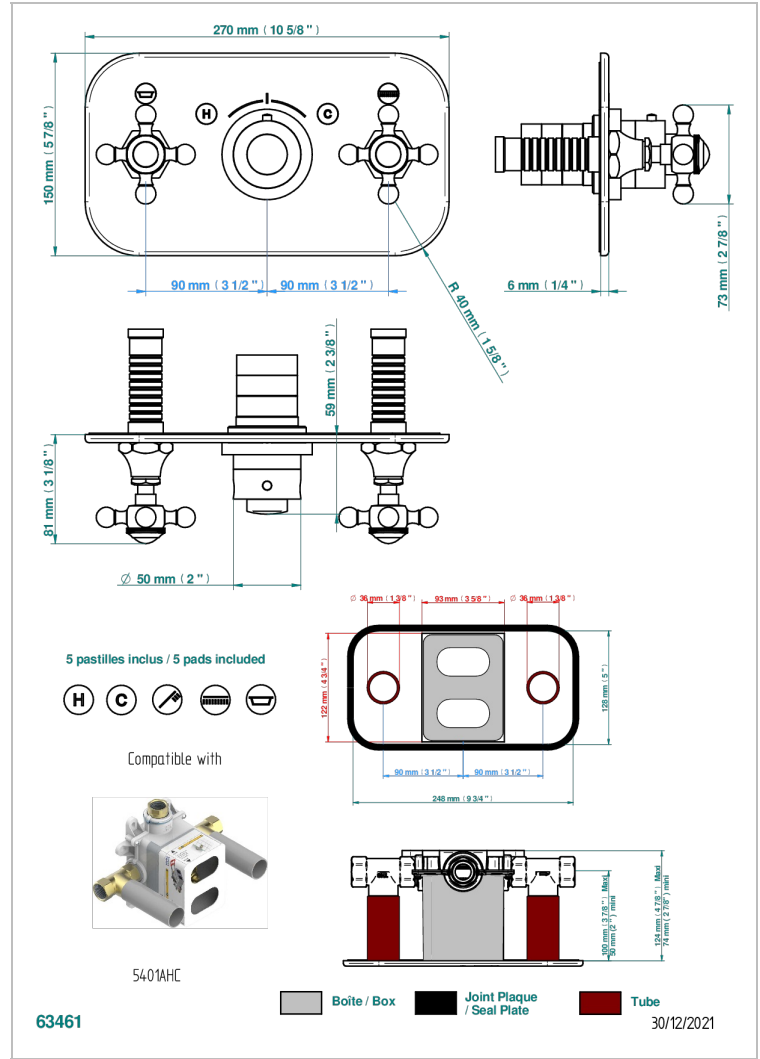

Trim for thermostatic mixer with 2 valves item to be installed horizontal . to adapt on 5 401AHC or 5 401AHM

CHARACTERISTIC

- Broadway
- Trim for thermostatic mixer with 2 valves item to be installed horizontal . to adapt on 5 401AHC or 5 401AHM

RELATED SKU'S

- Ref. G00-5401AHC 3/4" THG thermostat, 60 l/mn with two valves with wax cartridge delivered with a built-in box, without trim - to be installed horizontal (for installation with cross handle)
- Ref. G00-5401AHM 3/4" THG thermostat, 60 l/mn with two valves with wax cartridge delivered with a built-in box, without trim - to be installed horizontal (for installation with lever handle)