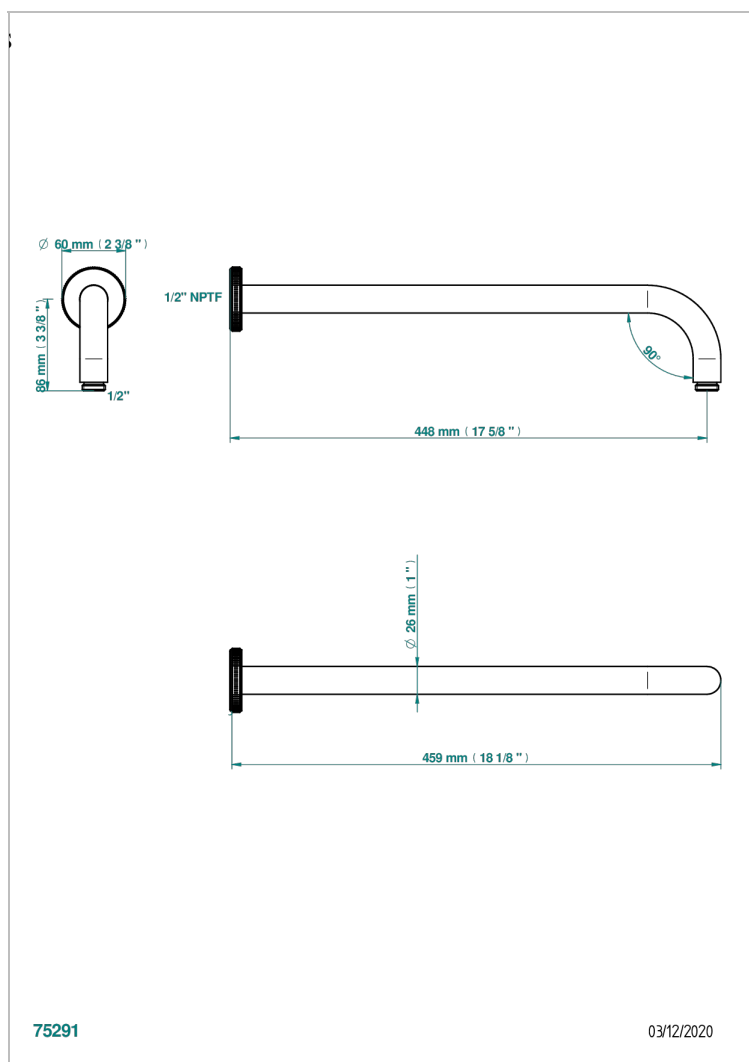

# HIRONDELLES - GOLD STAMPED

A4L-84L/US

Horizontal shower arm, 90°, lg: 17"

THG<sup>®</sup>  
PARIS

## CHARACTERISTIC

- Hironnelles - Gold stamped
- Horizontal shower arm, 90°, lg: 17"