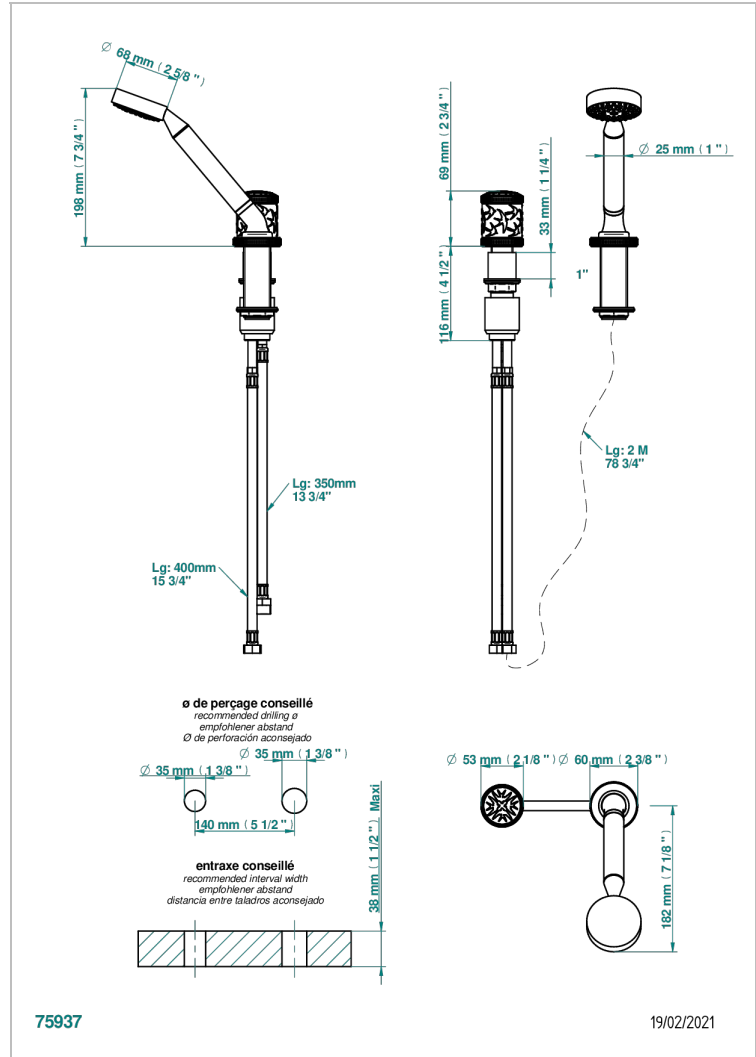

# HIRONDELLES - GOLD STAMPED

A4L-6532/60A

Deck mounted mixer with handshower, progressive cartridge

## CHARACTERISTIC

- ACS : 22ACCLY009