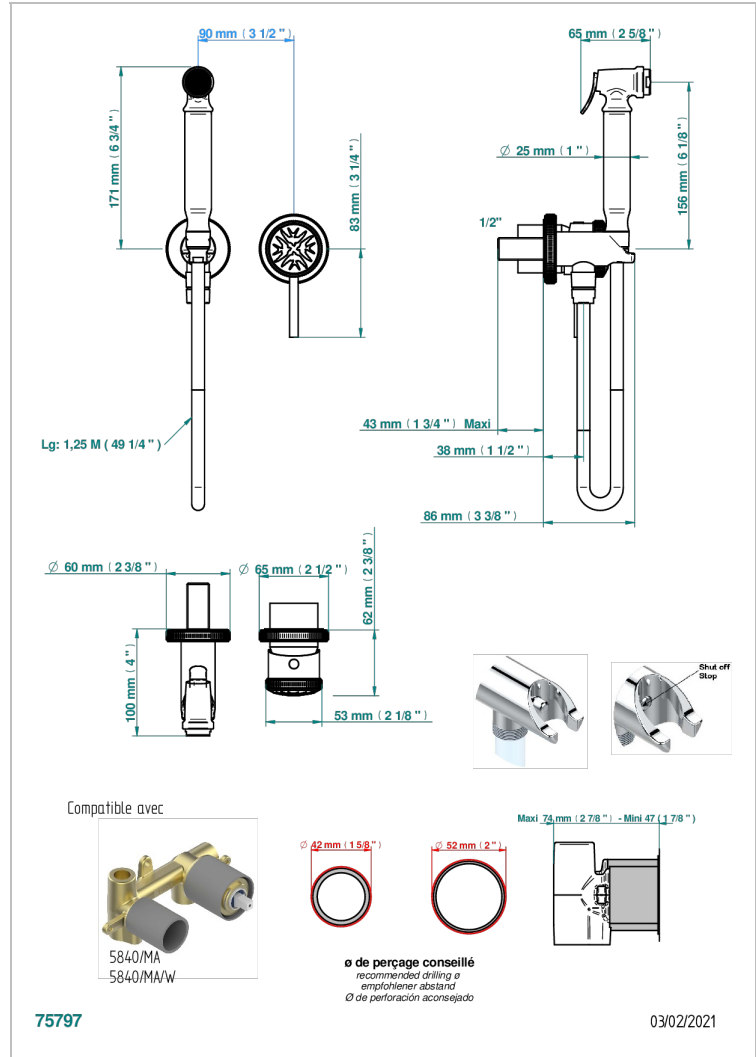

HIRONDELLES - GOLD STAMPED

A4L-5840/MBG

Trim only for WC douche including: trigger spray, wall mounted single lever mixer, reinforced hose (49 1/4"), wall outlet with integrated elbow with safety stopper

CHARACTERISTIC

- ACS : 19ACCLY412

STANDARDS

RELATED SKU'S

- Ref. G00-5840/MAUS Rough parts for concealed wall-mounted mixer with 1/2" outlet

AVAILABLE FINITIONS

Blush PVD - H62
Brass color PVD - H49
Brown bronze color PVD - F33
Chrome polished - A02
Copper antique matt, coated - H07
Gold color PVD - H52