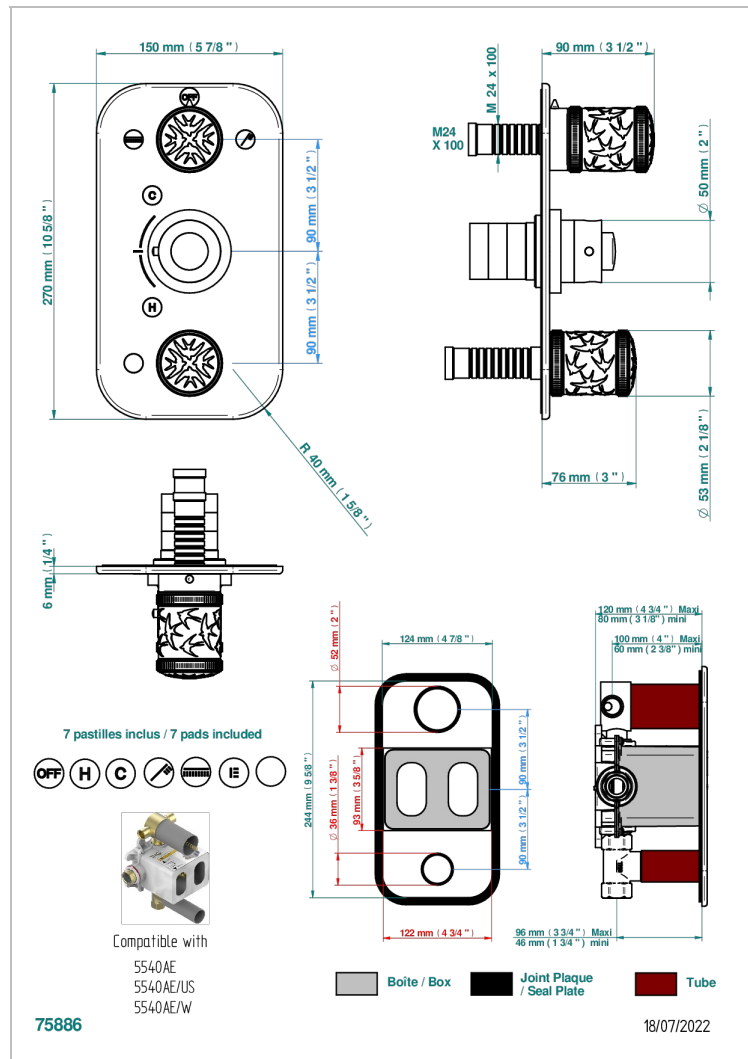

HIRONDELLES - GOLD STAMPED

A4L-5540BE

Trim for THG thermostat 3 functions , with one off function and 2 outlets and one single off function - rough part supplied with fixing box ref. .5 540AE/US

CHARACTERISTIC

- ASME : ASME A112.18.1-2011/CSA B125.1-11
- DVGW : DW-6512CQ0608

STANDARDS

RELATED SKU'S

- Ref. G00-5100G Reinforced stop ring for THG thermostatic with fixing set
- Ref. G00-5540AE/US Thg thermostat with wax cartridge with one stop valve, 2 outlets and another stop valve, delivered with a built-in box, no trim