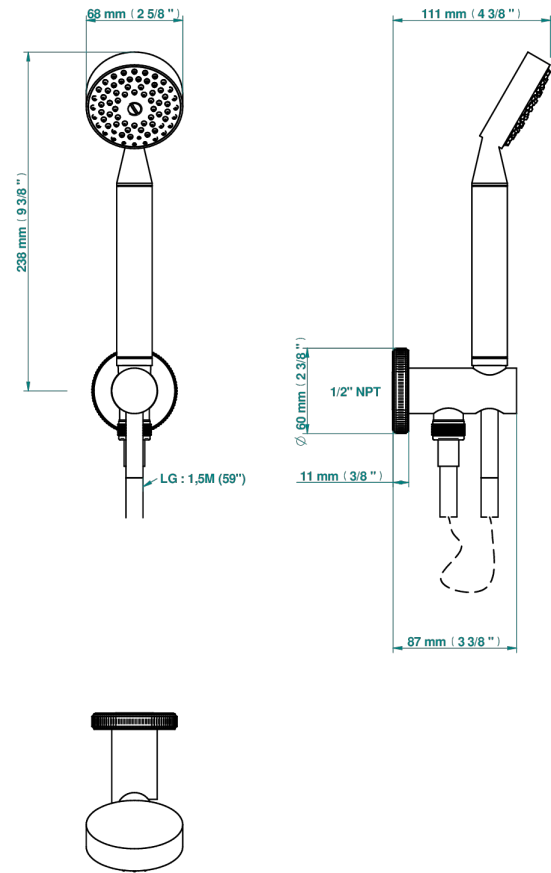

HIRONDELLES - GOLD STAMPED

A4L-54/US

Wall mounted handshower with integrated fixed hook

THG[®]
PARIS

75231

26/11/2020

CHARACTERISTIC

- Hironnelles - Gold stamped
- Wall mounted handshower with integrated fixed hook