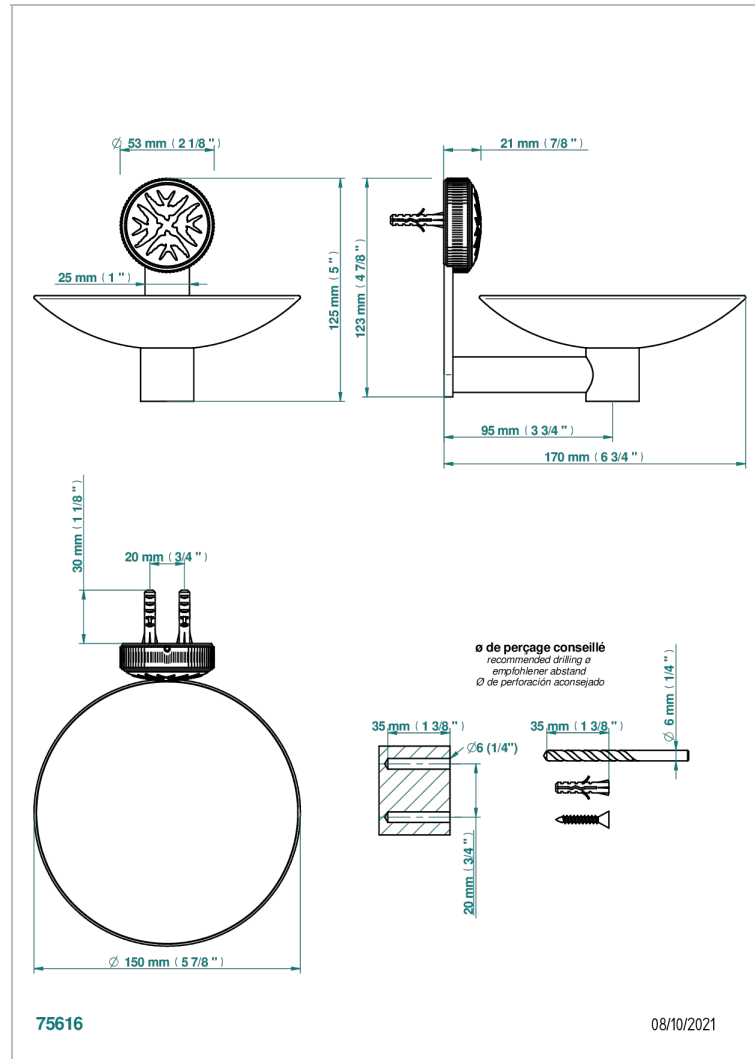

HIRONDELLES - GOLD STAMPED

A4L-546GM

Soap dish, wall mounted, 6" diameter

CHARACTERISTIC

- Hirondelles - Gold stamped
- Soap dish, wall mounted, 6" diameter

AVAILABLE FINITIONS

Blush PVD - H62
Brass color PVD - H49
Brown bronze color PVD - F33
Chrome polished - A02
Copper antique matt, coated - H07
Gold color PVD - H52