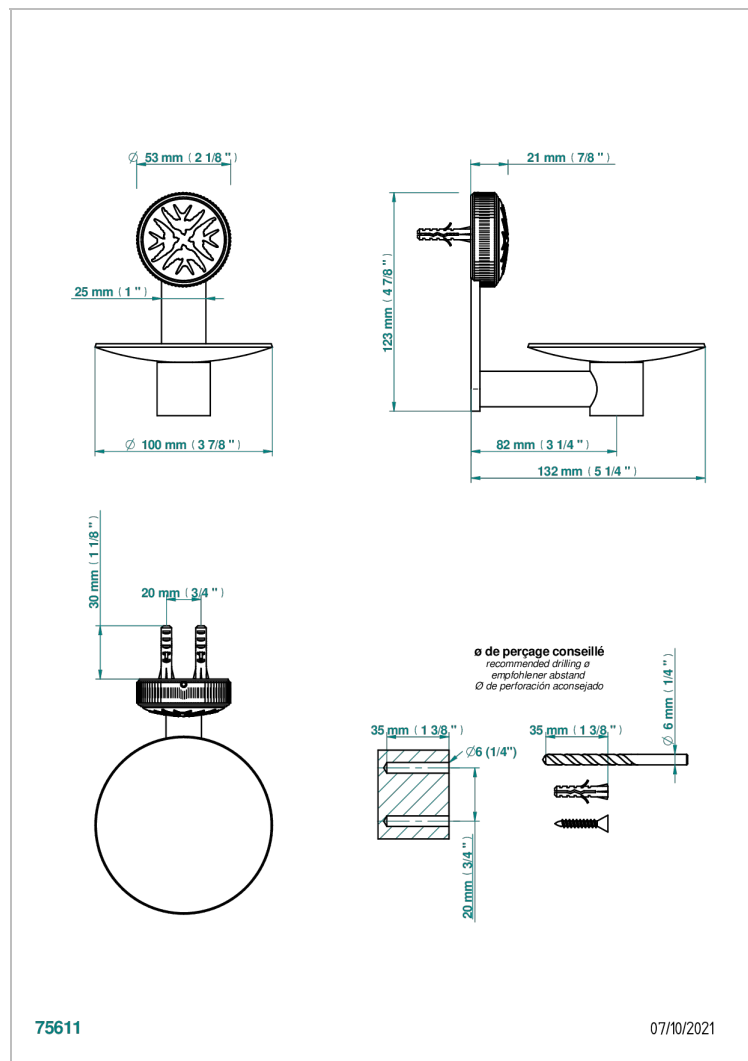

HIRONDELLES - GOLD STAMPED

A4L-546

Soap dish, wall mounted, 4" diameter

CHARACTERISTIC

- Hirondelles - Gold stamped
- Soap dish, wall mounted, 4" diameter

AVAILABLE FINITIONS

Blush PVD - H62
Brass color PVD - H49
Brown bronze color PVD - F33
Chrome polished - A02
Copper antique matt, coated - H07
Gold color PVD - H52