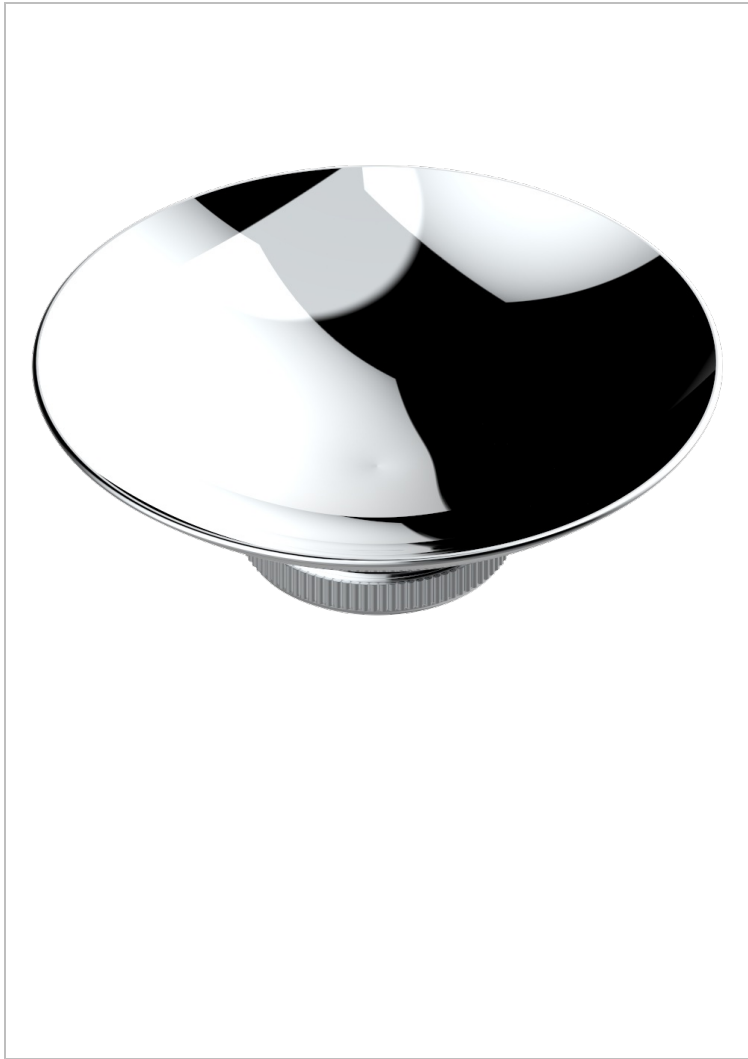

HIRONDELLES - GOLD STAMPED

A4L-544GM

Soap dish, freestanding , 6" diameter

THG[®]
PARIS

CHARACTERISTIC

- Hironnelles - Gold stamped
- Soap dish, freestanding , 6" diameter

AVAILABLE FINITIONS

Blush PVD - H62
Brass color PVD - H49
Brown bronze color PVD - F33
Chrome polished - A02
Copper antique matt, coated - H07
Gold color PVD - H52

Gold mat - F07
Gold polished - F01
Graphite PVD - H64
Light coated bronze - D01
Matt Umber PVD - H67
Matt blush PVD - H60

Matt brass color PVD - H50
Matt brown bronze color PVD - F34
Matt chrome (American satin) - C02
Matt gold color PVD - H53
Matt graphite PVD - H65
Matt nickel (American satin) - C01

Matt nickel color PVD - H56
Nickel antique / Sovereign - H28
Nickel color PVD - H55
Nickel polished - B01
Silver polished, antique - H03
Soft gold - F30

Soft matt gold - F31
Umber PVD - H66