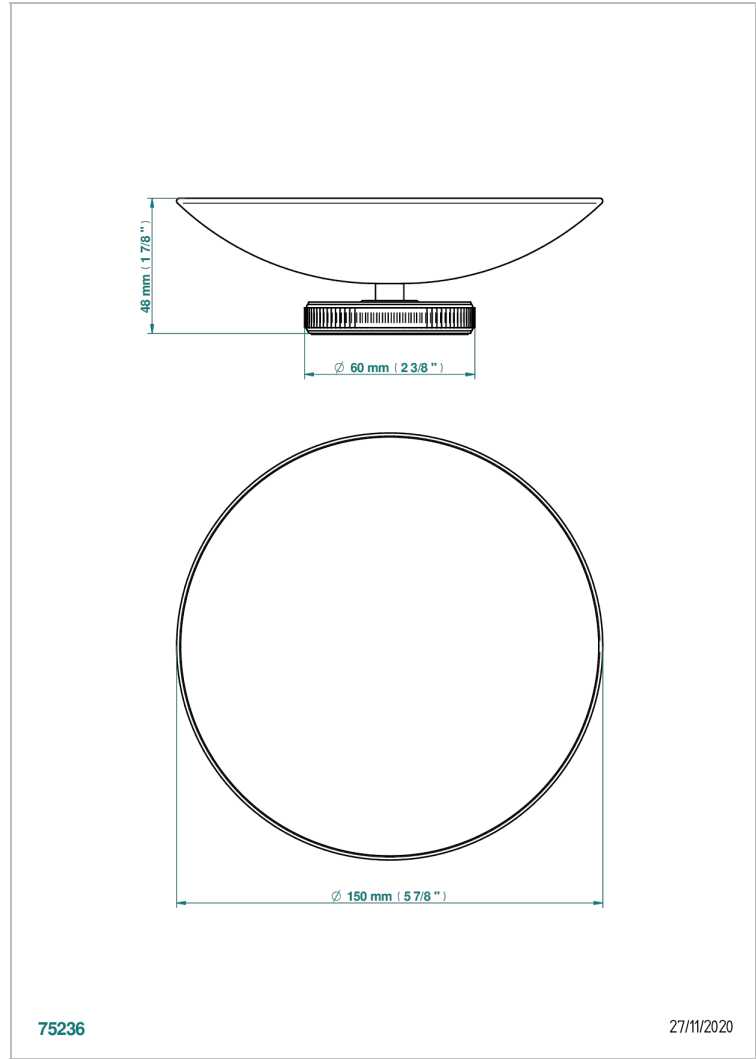

HIRONDELLES - GOLD STAMPED

A4L-544GM

Soap dish, freestanding , 6" diameter

THG[®]
PARIS

CHARACTERISTIC

- Hironnelles - Gold stamped
- Soap dish, freestanding , 6" diameter

AVAILABLE FINITIONS

Blush PVD - H62
Brass color PVD - H49
Brown bronze color PVD - F33
Chrome polished - A02
Copper antique matt, coated - H07
Gold color PVD - H52