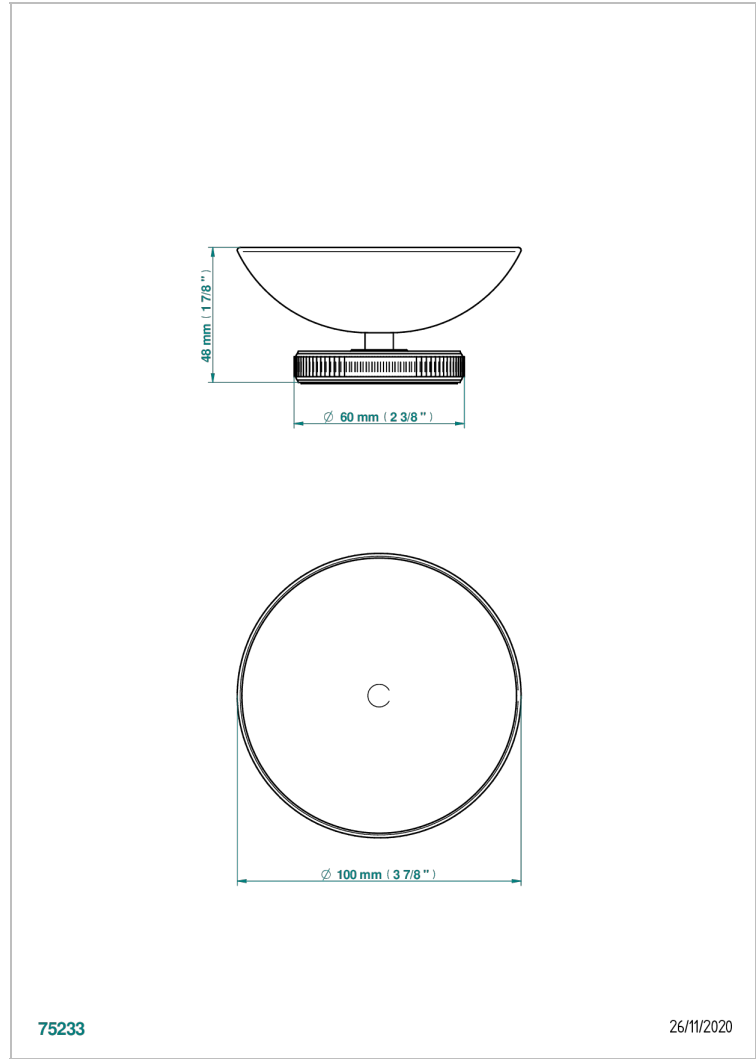

HIRONDELLES - GOLD STAMPED

A4L-544

Soap dish, freestanding , 4" diameter

THG[®]
PARIS

75233

26/11/2020

CHARACTERISTIC

- Hirondelles - Gold stamped
- Soap dish, freestanding , 4" diameter