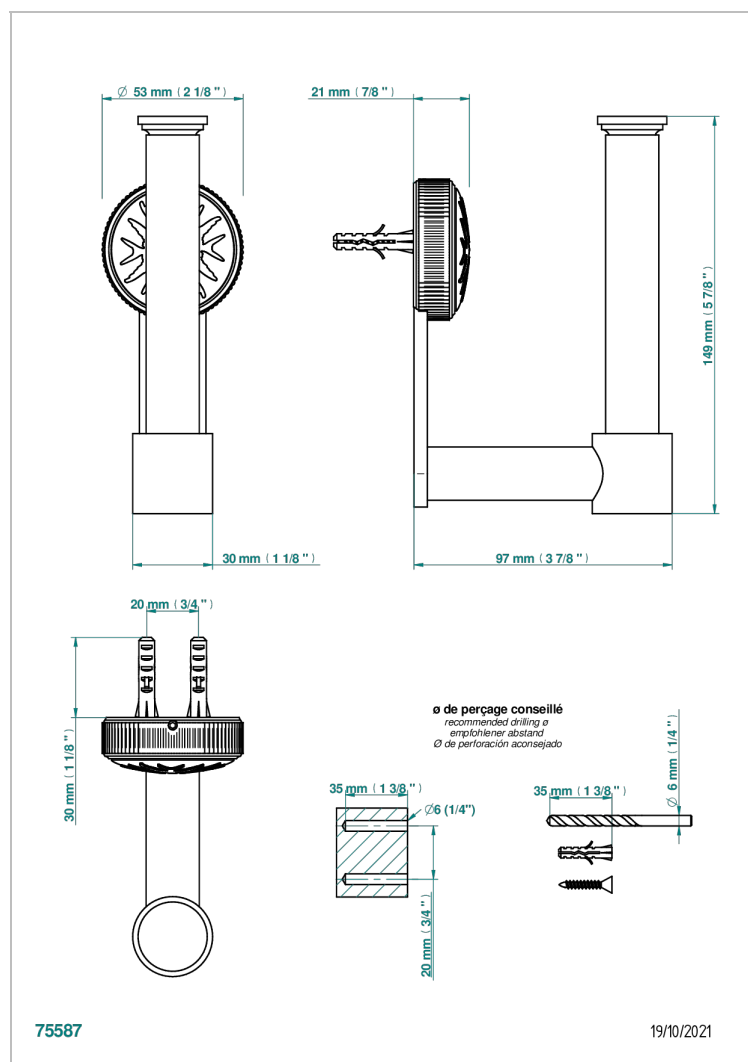

HIRONDELLES - GOLD STAMPED

A4L-542

Reserve toilet paper holder

CHARACTERISTIC

- Hironnelles - Gold stamped
- Reserve toilet paper holder

AVAILABLE FINITIONS

Blush PVD - H62
Brass color PVD - H49
Brown bronze color PVD - F33
Chrome polished - A02
Copper antique matt, coated - H07
Gold color PVD - H52