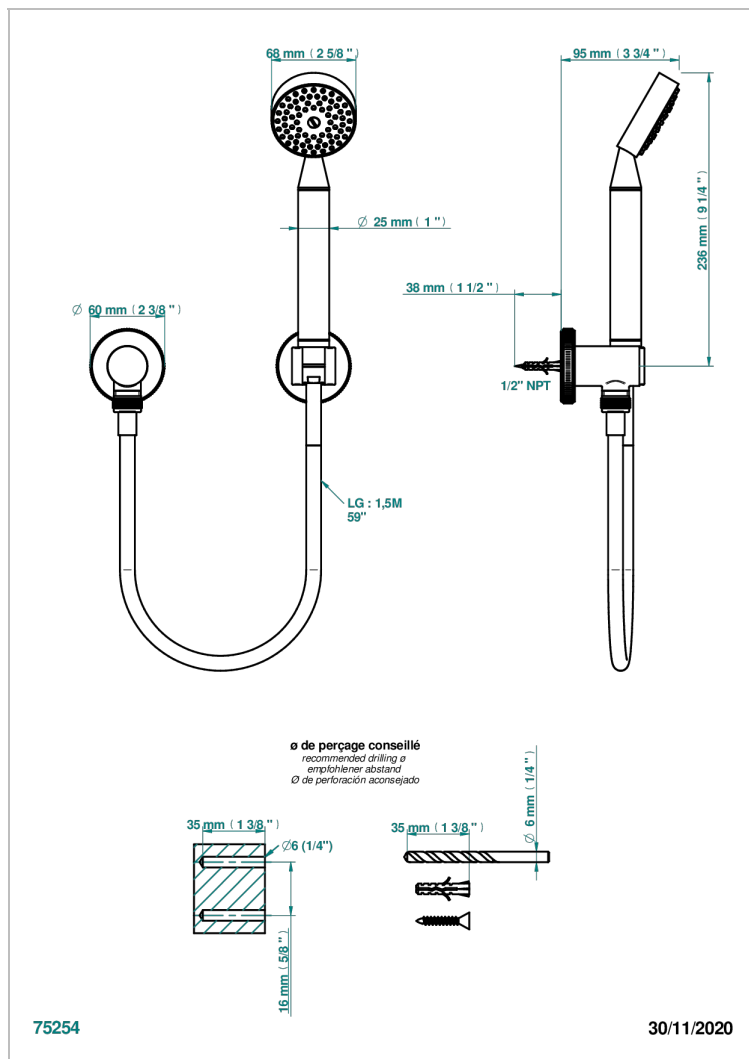

# HIRONDELLES - GOLD STAMPED

A4L-52/US

Wall mounted handshower with separate fixed hook

## CHARACTERISTIC

- Hironnelles - Gold stamped
- Wall mounted handshower with separate fixed hook